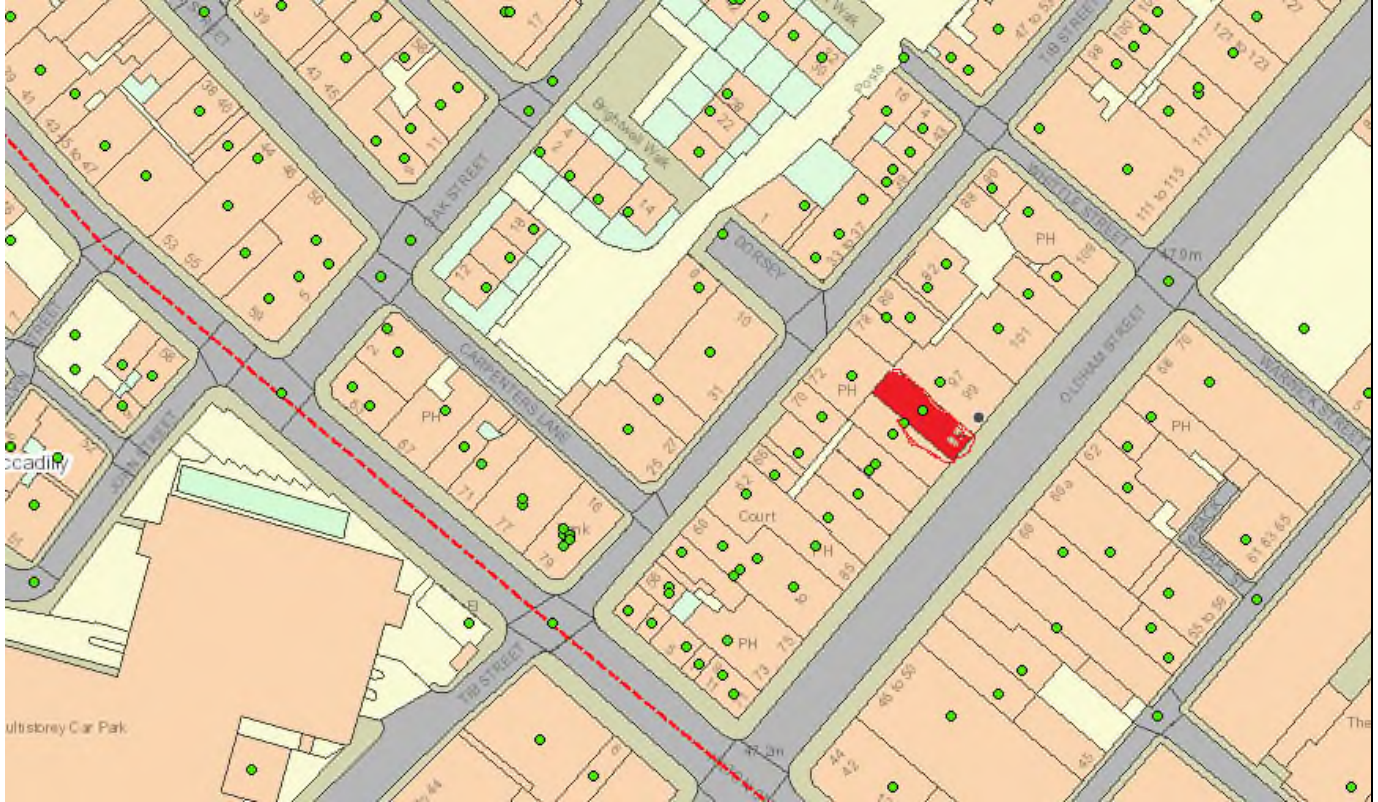

Behind Closed Doors
93-95 Oldham Street, Manchester, M4 1LW

Premises Licensing
Manchester City Council

© Crown copyright and database rights 2018. Ordnance
Survey100019568.

PREMISE NAME: Behind Closed Doors

PREMISE ADDRESS: 93-95 Oldham Street, Manchester, M4 1LW

WARD: Piccadilly

HEARING DATE: 29/07/2019