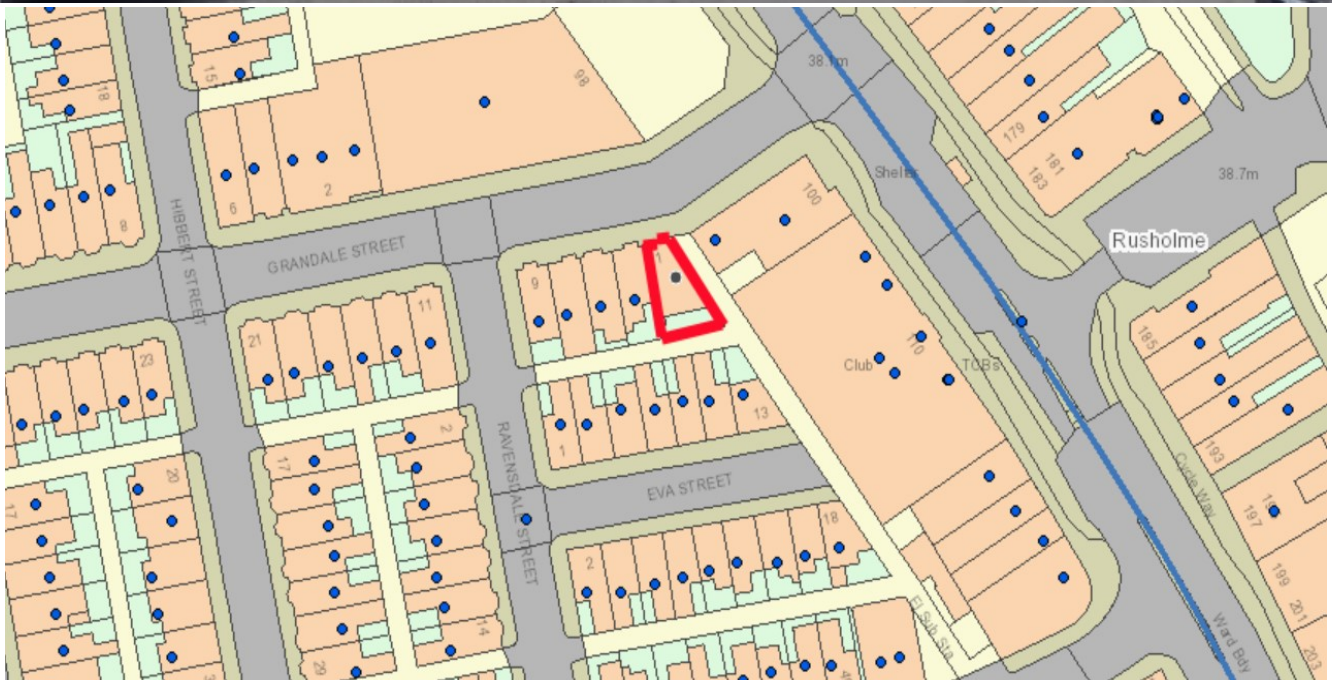

# Dream Restaurant - 1 Grandale Street, Manchester, M14 5WS

Premises Licensing, Manchester City Council

© Crown copyright and database rights 2018. Ordnance Survey 100019568.

**PREMISE NAME:** Dream Restaurant

**PREMISE ADDRESS:** 1 Grandale Street, Manchester, M14 5WS

**WARD:** Moss Side

**HEARING DATE:** 19/08/2024