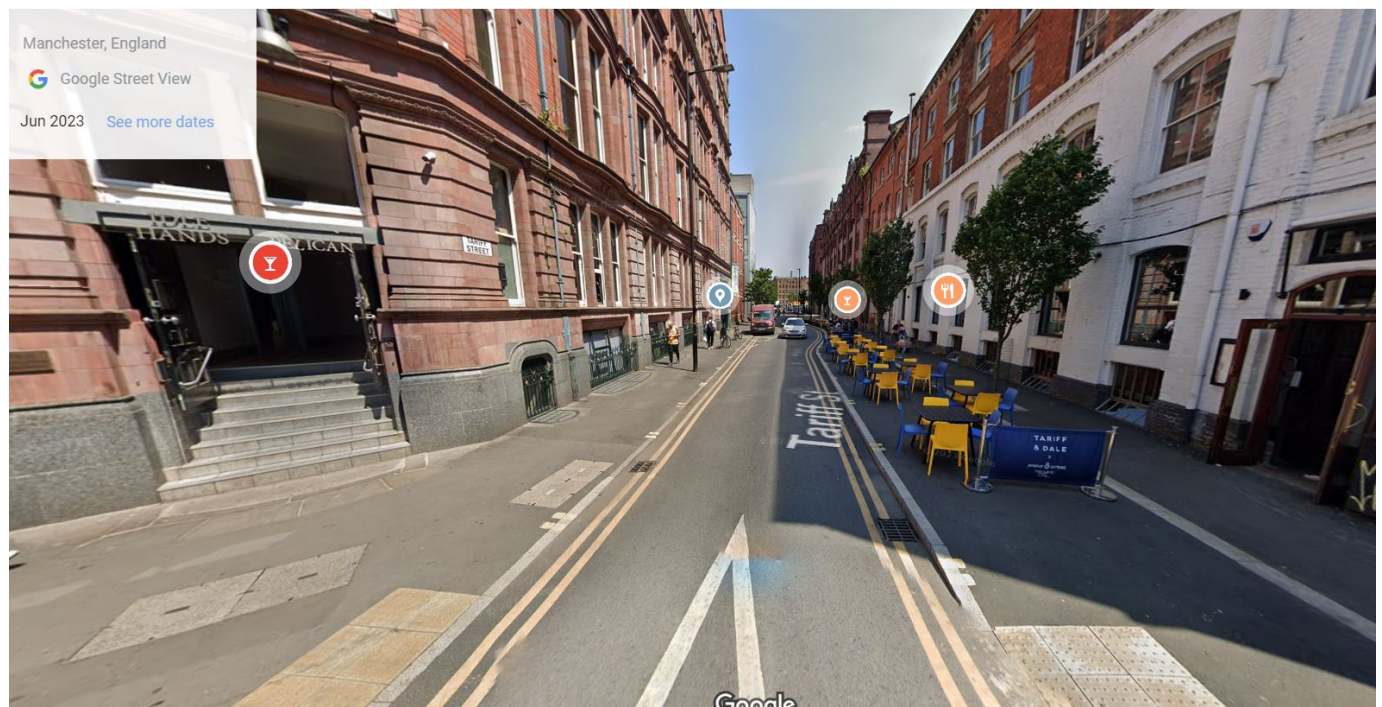

Timeless Street Party
Tariff Street (extending from Dale Street to Hilton Street)
Manchester
Premises Licensing
Manchester City Council

© Crown copyright and database rights 2018. Ordnance Survey100019568.

PREMISE NAME:	Timeless Street party
PREMISE ADDRESS:	Tariff Street (extending from Dale Street to Hilton Street) Manchester
WARD:	Piccadilly
HEARING DATE:	05/08/2024