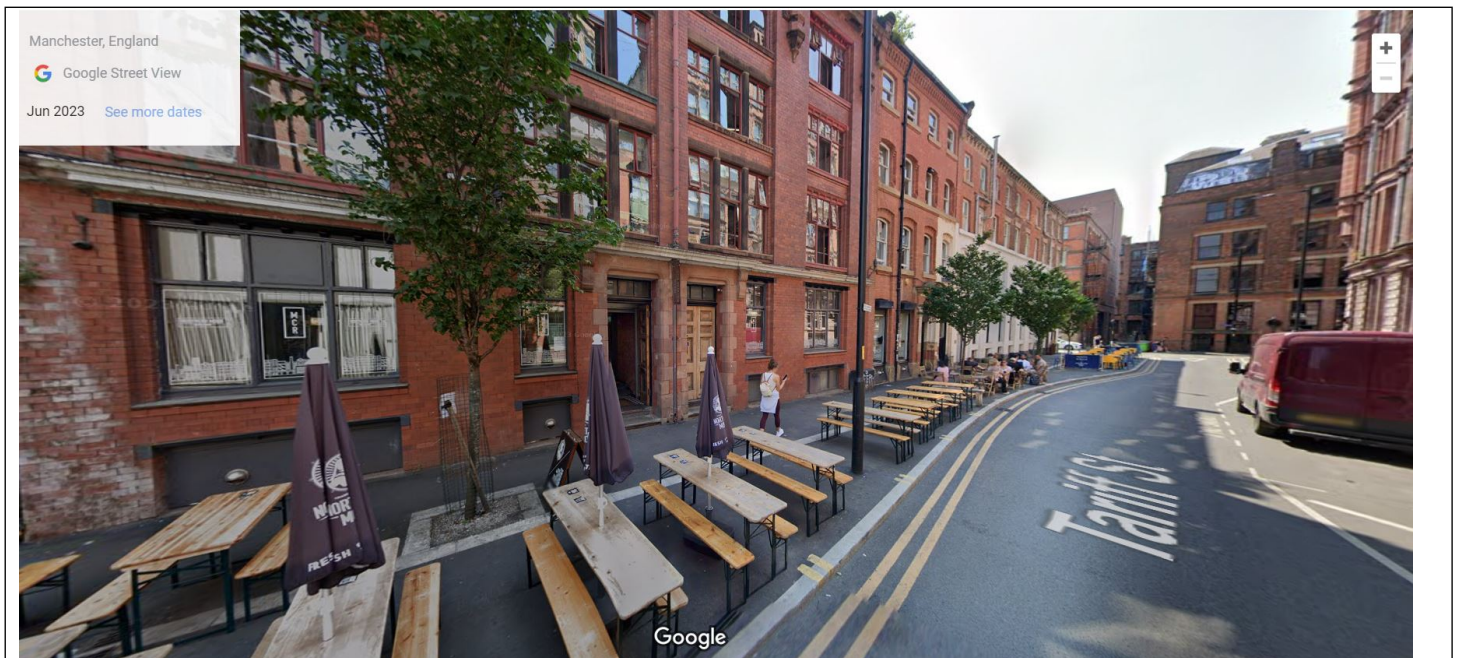

Timeless Street Party
Tariff Street (extending from Dale Street to Hilton Street)
Manchester
Premises Licensing
Manchester City Council

© Crown copyright and database rights 2018. Ordnance Survey100019568.

PREMISE NAME:	Timeless Street party
PREMISE ADDRESS:	Tariff Street (extending from Dale Street to Hilton Street) Manchester
WARD:	Piccadilly
HEARING DATE:	05/08/2024