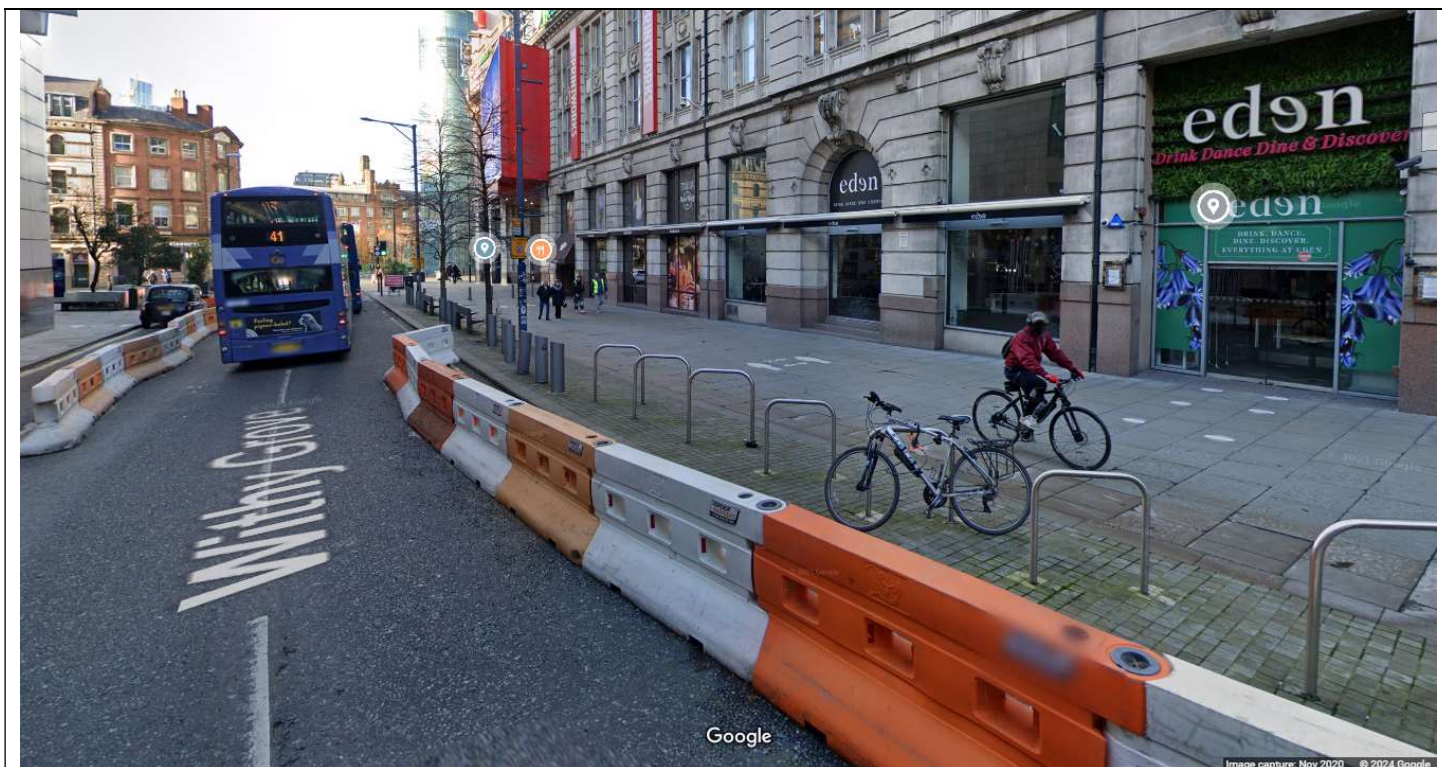

Cargo

Units 5 And 6, The Printworks, Withy Grove, Manchester, M4 2BS

Premises Licensing
Manchester City Council

© Crown copyright and database rights 2018. Ordnance Survey100019568.

PREMISE NAME: Cargo

PREMISE ADDRESS: Units 5 And 6, The Printworks, Withy Grove, Manchester, M4 2BS