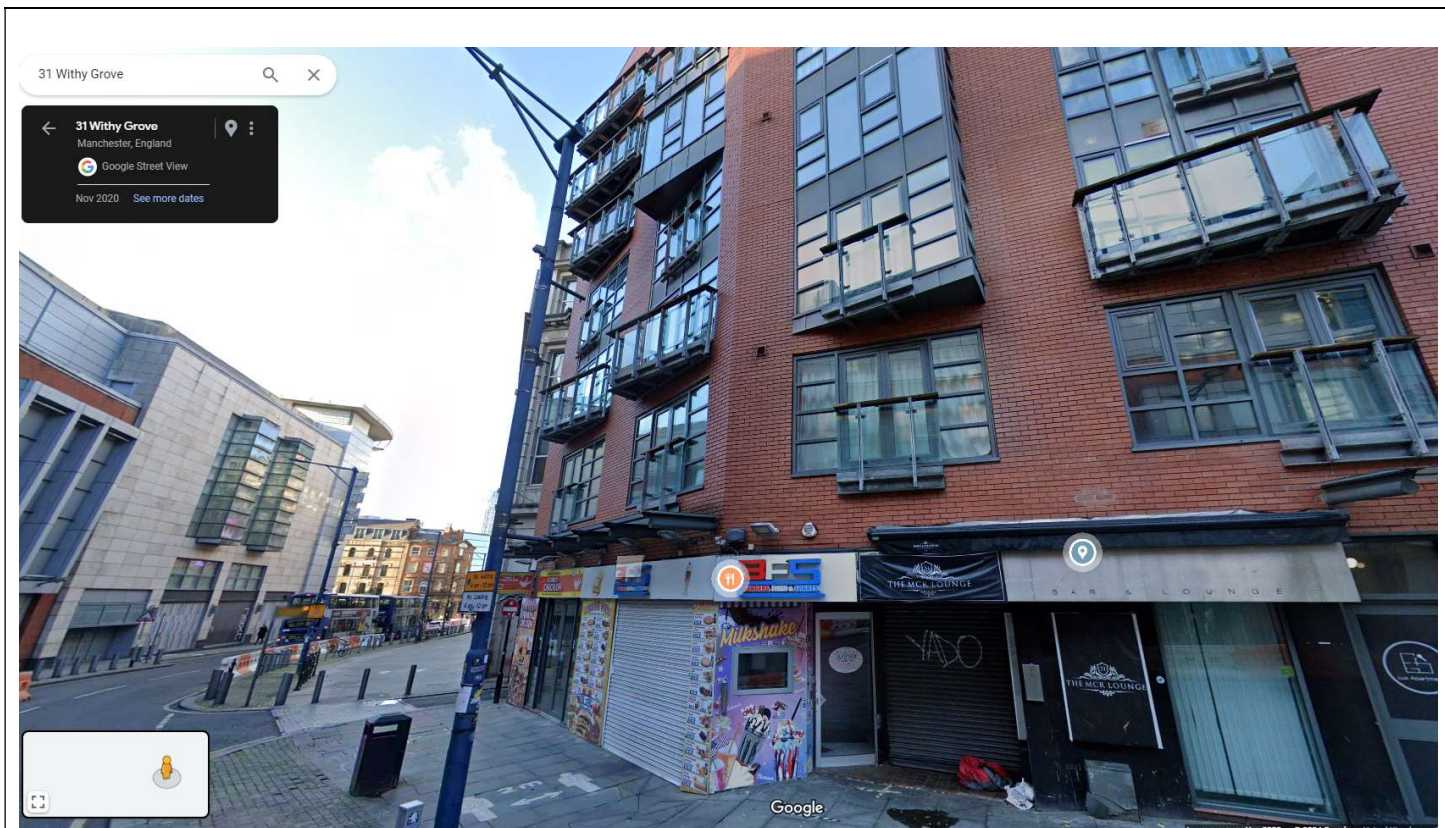

The Lounge
31 Withy Grove, Manchester, M4 2BS
Premises Licensing

© Crown copyright and database rights 2018. Ordnance Survey100019568.

Manchester City Council

PREMISE NAME: The Lounge

PREMISE ADDRESS: 31 Withy Grove, Manchester, M4 2BS