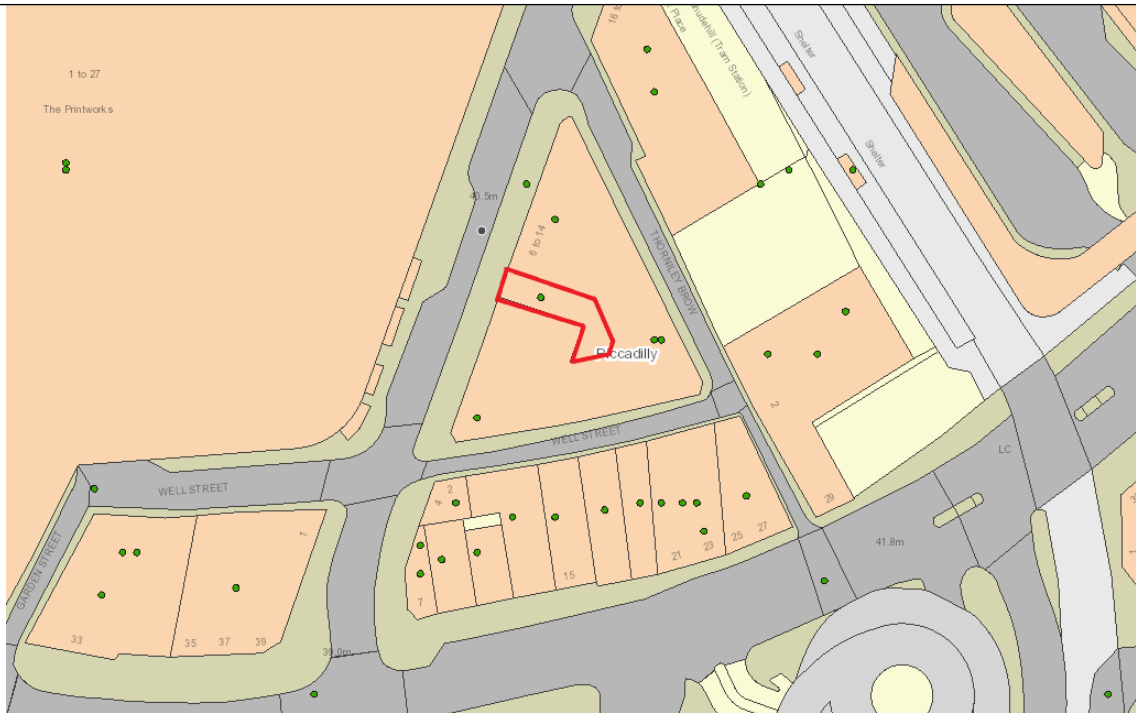

Victoria's
Part Basement, 8 Dantzic Street, Manchester, M4 2AD
Premises Licensing
Manchester City Council

© Crown copyright and database rights 2018. Ordnance Survey100019568.

PREMISE NAME:	Victoria's
PREMISE ADDRESS:	Part Basement, 8 Dantzic Street, Manchester, M4 2AD
WARD:	Piccadilly
HEARING DATE:	9 th February 2024