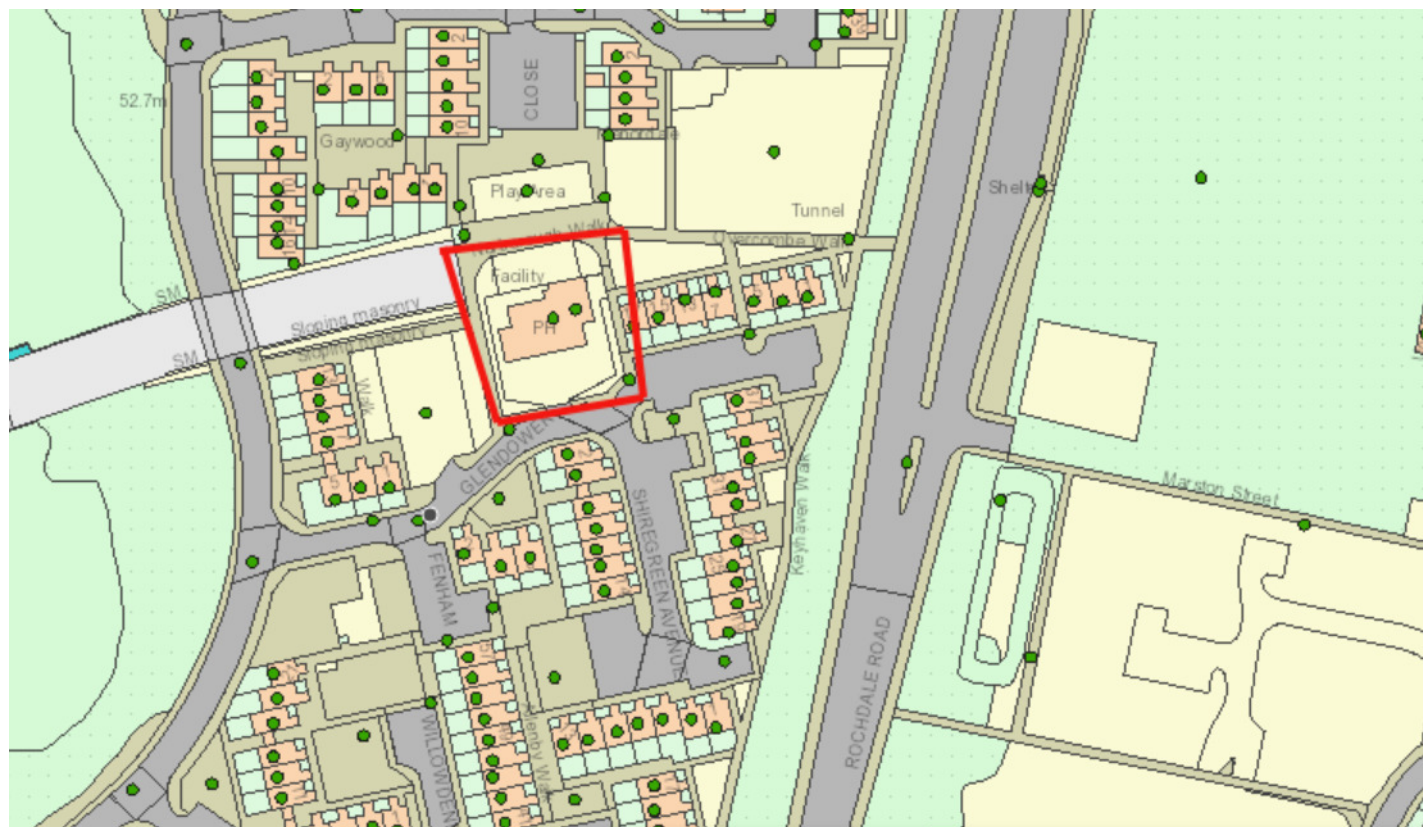

The Vine
Glendower Drive, Manchester, M40 7TD
Premises Licensing
Manchester City Council

© Crown copyright and database rights 2018. Ordnance Survey100019568.

PREMISE NAME:	The Vine
PREMISE ADDRESS:	Glendower Drive, Manchester, M40 7TD
WARD:	Harpurhey
HEARING DATE:	15/03/2023