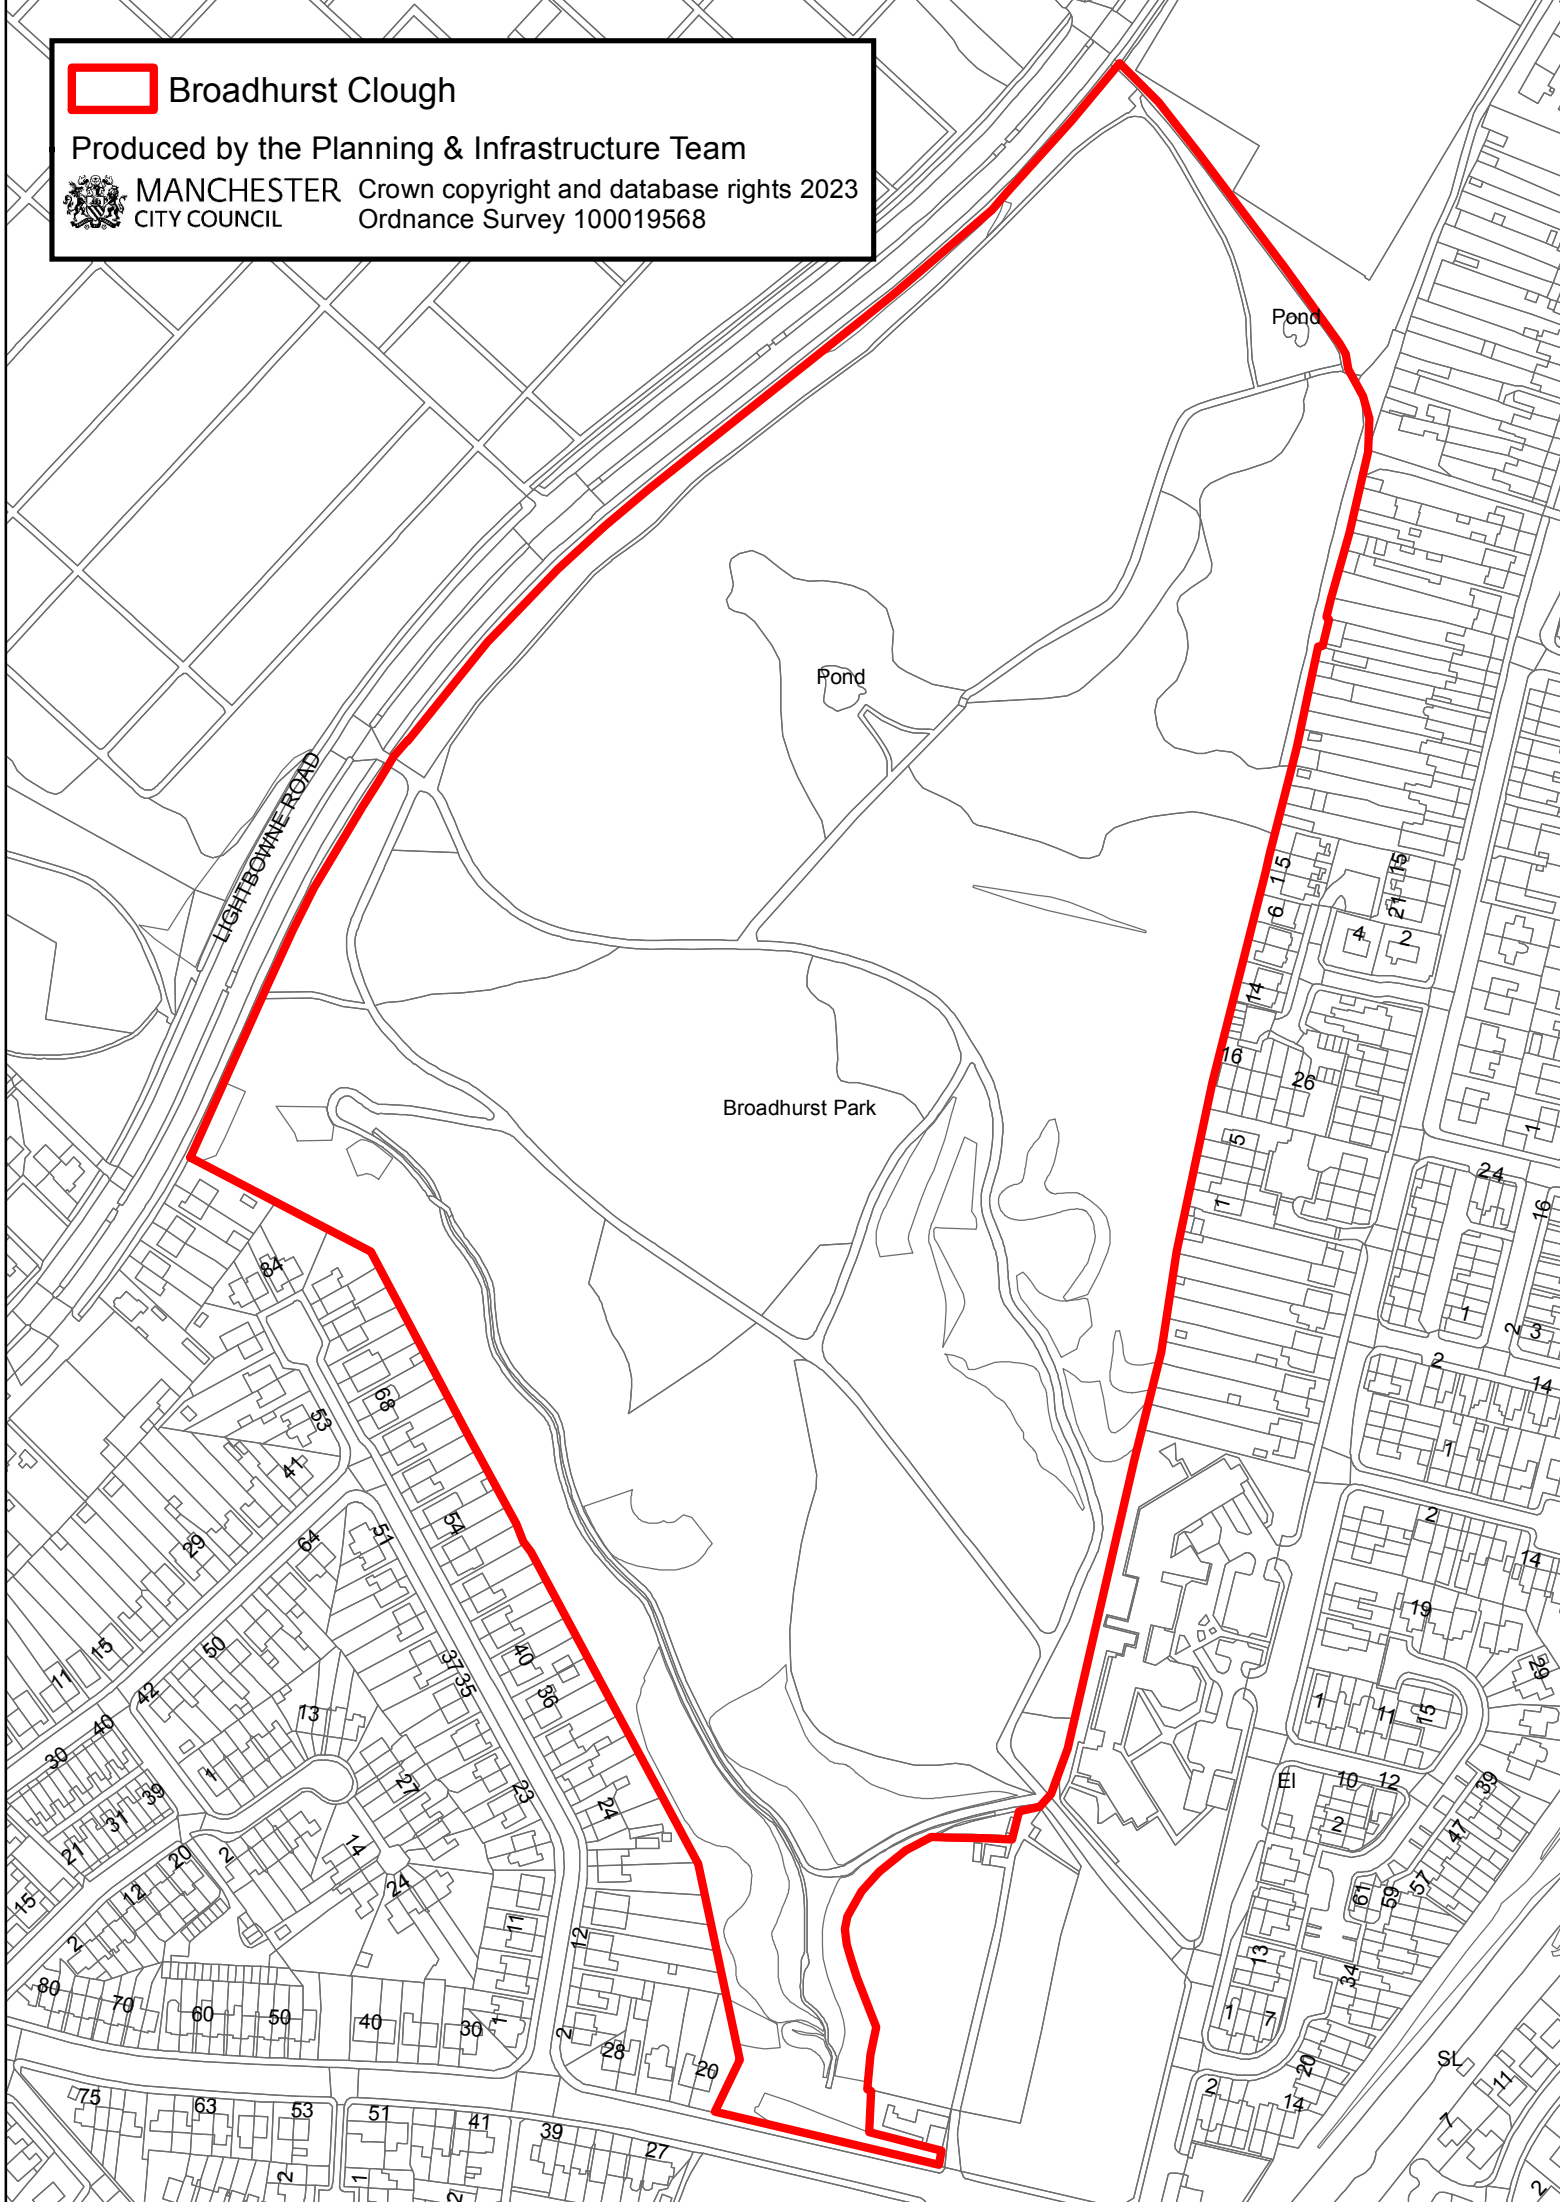

Broadhurst Clough

Produced by the Planning & Infrastructure Team

MANCHESTER CITY COUNCIL

Crown copyright and database rights 2023
Ordnance Survey 100019568

LIGHTBOWNE ROAD

Pond

Pond

Broadhurst Park