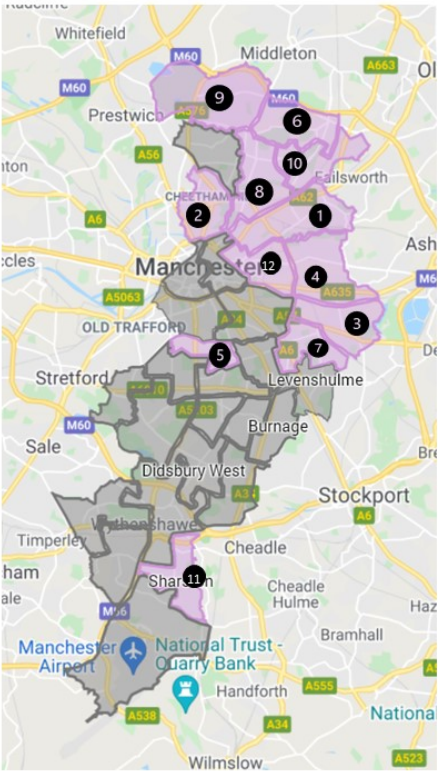

Appendix 3 – The 12 wards in Manchester where digital exclusion is highest

- 1. Miles Platting & Newton Heath**
- 2. Cheetham**
- 3. Gorton & Abbey Hey**
- 4. Clayton & Openshaw**
- 5. Moss Side**
- 6. Charlestown**
- 7. Longsight**
- 8. Harpurhey**
- 9. Higher Blackley**
- 10. Moston**
- 11. Sharston**
- 12. Beswick**