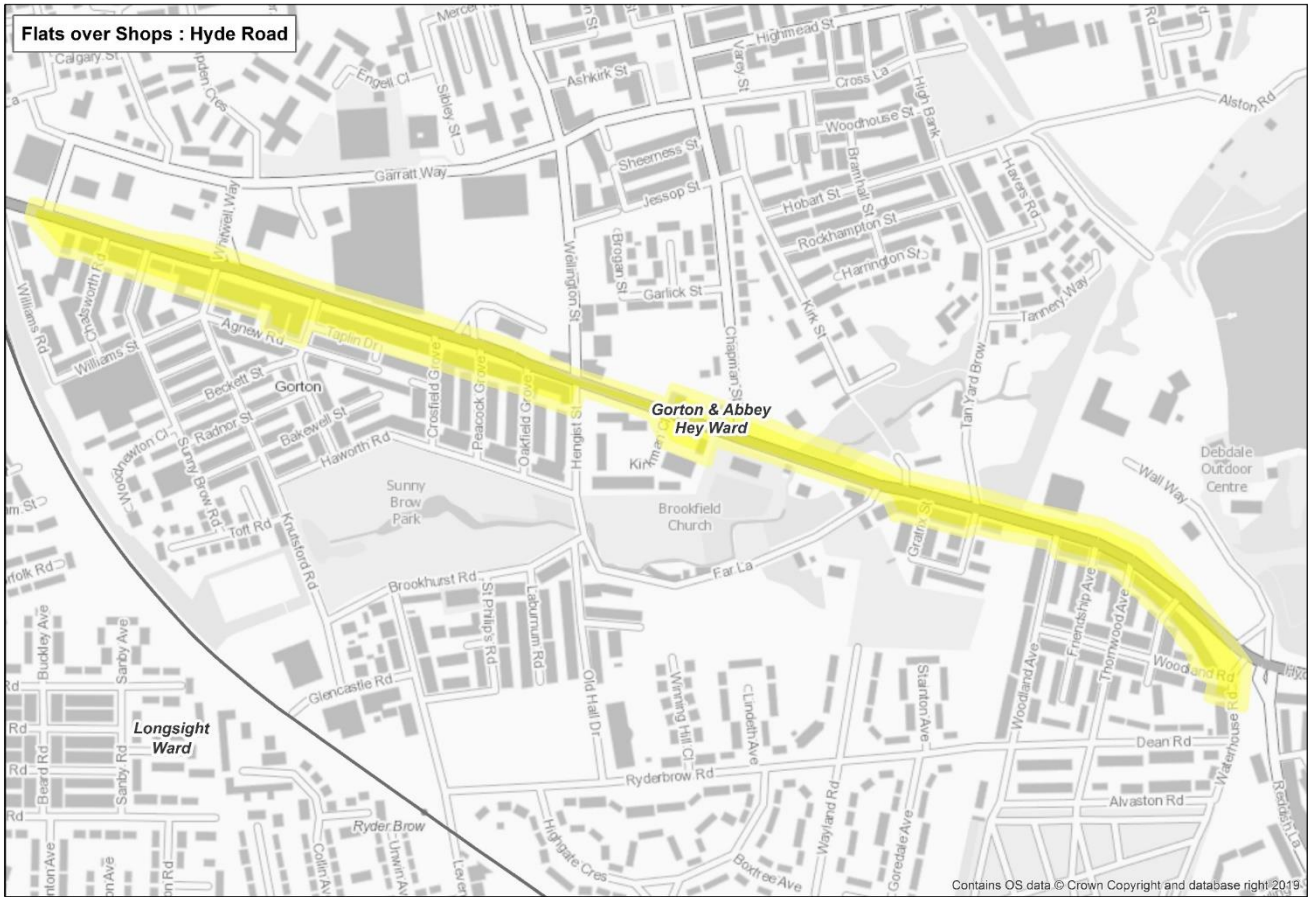

Appendix 2 Maps of proposed SL areas

© Crown copyright and database rights 2020. Ordnance Survey 100019568.

Harpurhey: Trinity

Charlestown Ward

© Crown copyright and database rights 2020. Ordnance Survey 100019568.

Contains OS data © Crown Copyright and database right 2019

© Crown copyright and database rights 2020. Ordnance Survey100019568.

© Crown copyright and database rights 2020. Ordnance Survey100019568.

Cheetham : Esmond / Avondale

© Crown copyright and database rights 2020. Ordnance Survey100019568.

Flats over Shops Cheetham Hill Road

Crumpsall Ward

Cheetham Ward

Contains OS data © Crown Copyright and database right 2019

© Crown copyright and database rights 2018. Ordnance Survey100019568.