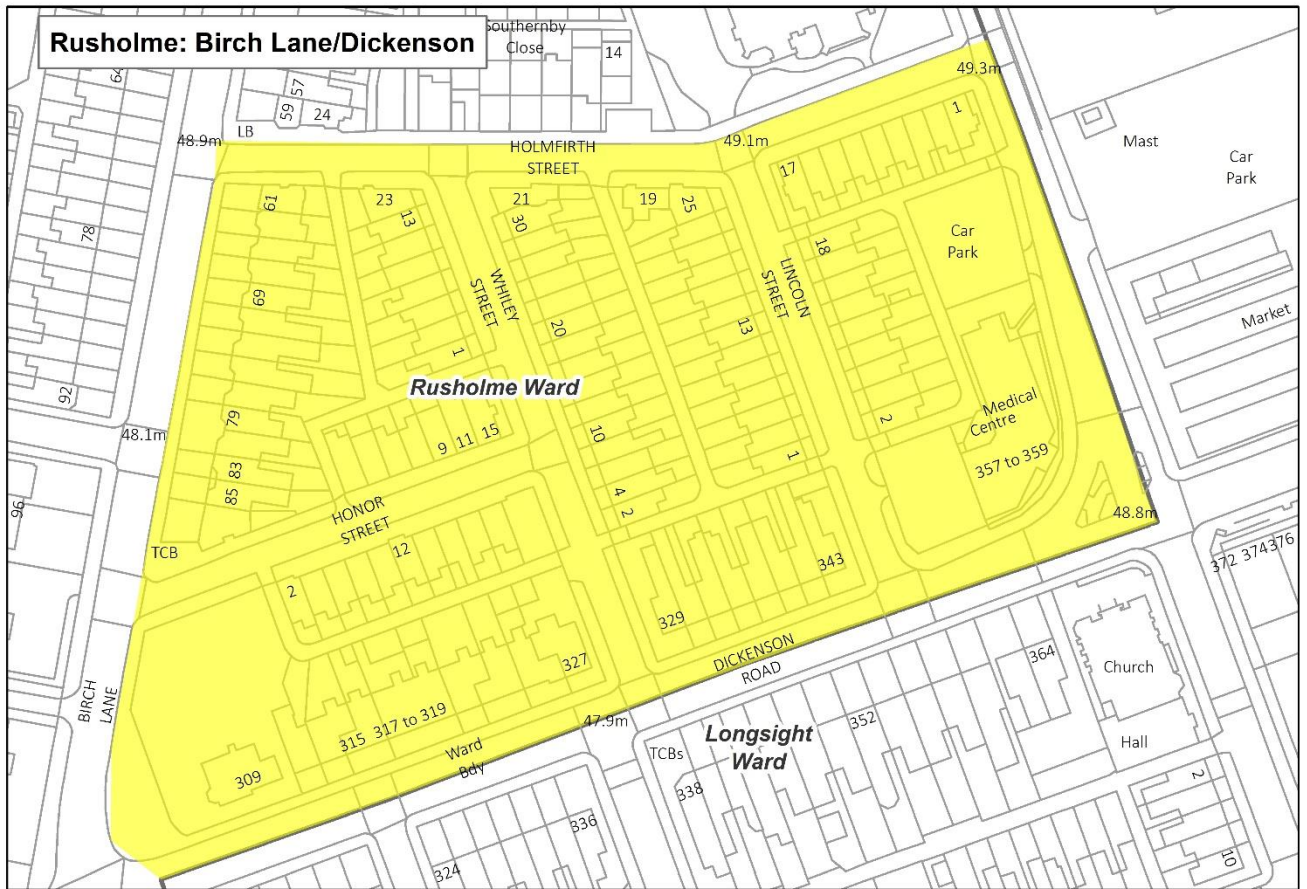

Appendix 2 Maps of proposed SL areas

© Crown copyright and database rights 2020. Ordnance Survey 100019568.

Harpurhey: Trinity

Charlestown Ward

© Crown copyright and database rights 2020. Ordnance Survey 100019568.

Contains OS data © Crown Copyright and database right 2019

© Crown copyright and database rights 2020. Ordnance Survey100019568.

© Crown copyright and database rights 2020. Ordnance Survey100019568.

Cheetham : Esmond / Avondale

© Crown copyright and database rights 2020. Ordnance Survey100019568.

Flats over Shops Cheetham Hill Road

Crumpsall Ward

Cheetham Ward

Contains OS data © Crown Copyright and database right 2019

© Crown copyright and database rights 2018. Ordnance Survey100019568.