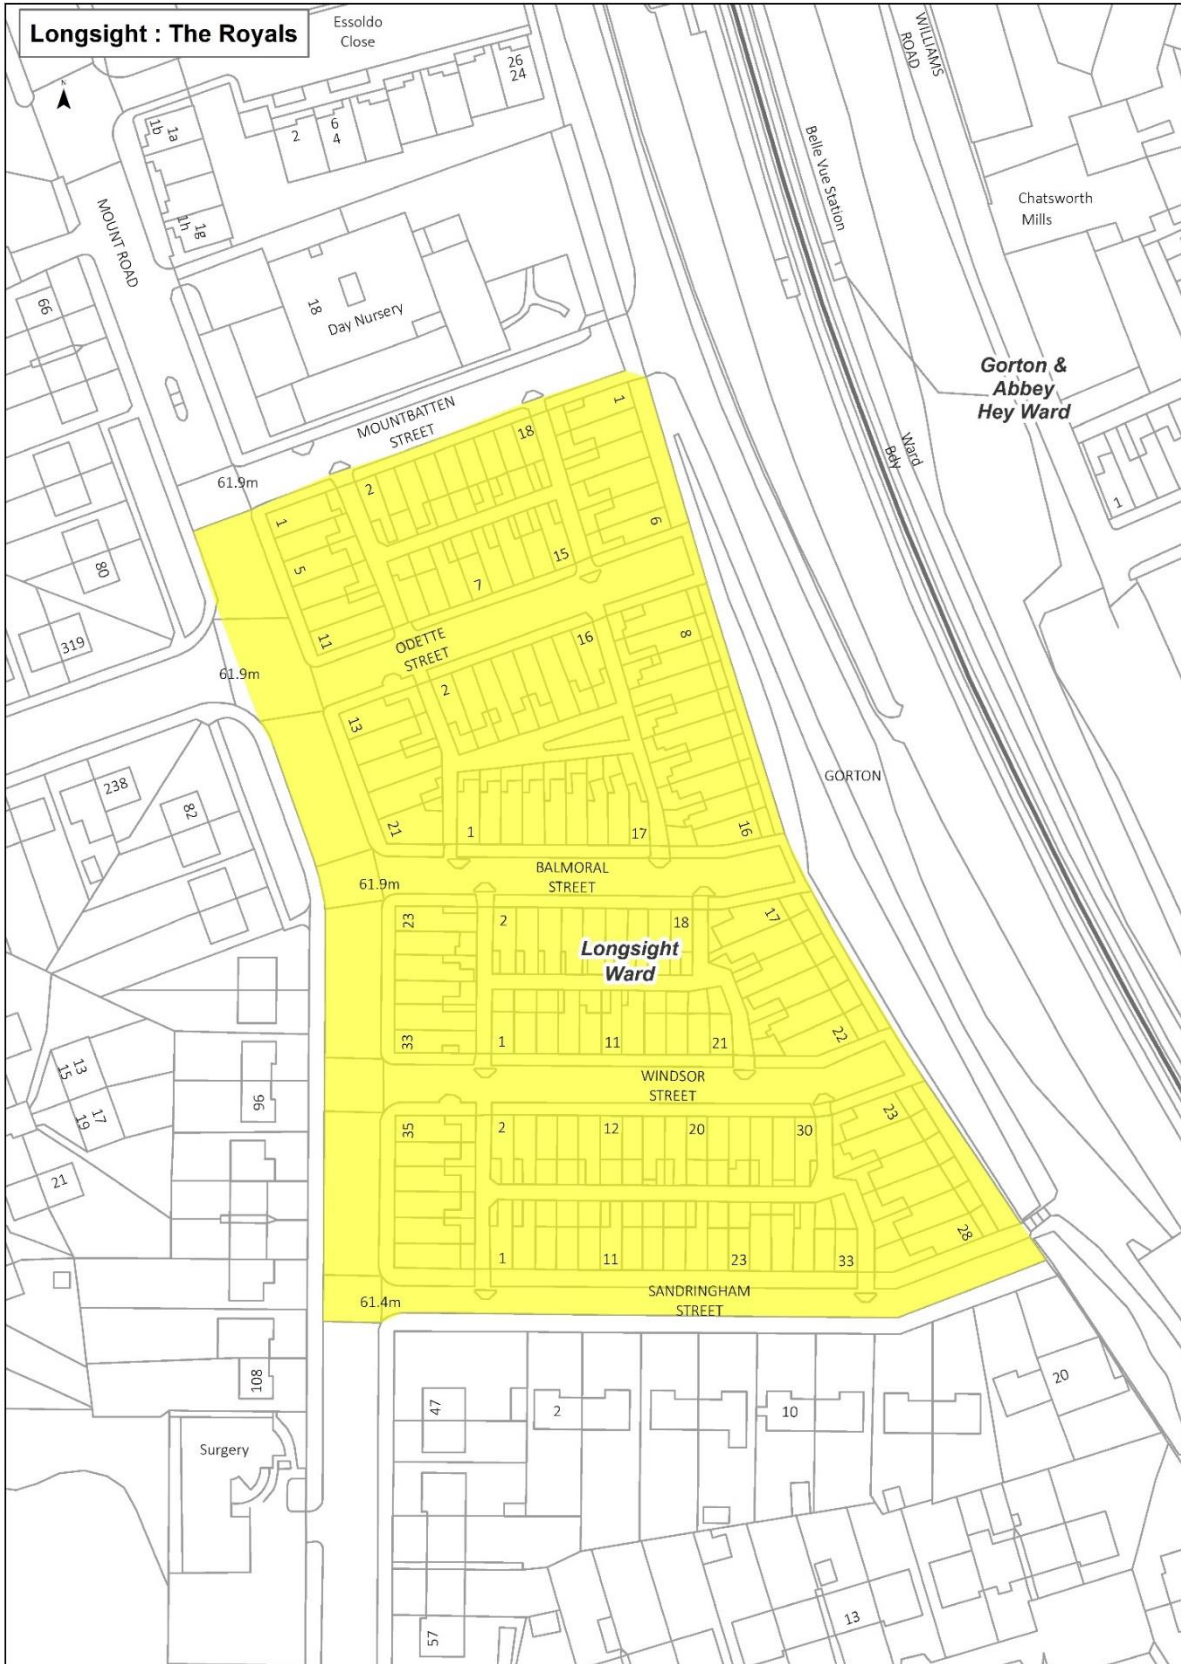

Appendix 2 Maps of proposed SL areas

© Crown copyright and database rights 2020. Ordnance Survey 100019568.

Harpurhey: Trinity

Charlestown Ward

© Crown copyright and database rights 2020. Ordnance Survey 100019568.

Contains OS data © Crown Copyright and database right 2019

© Crown copyright and database rights 2020. Ordnance Survey100019568.

© Crown copyright and database rights 2020. Ordnance Survey100019568.

Cheetham : Esmond / Avondale

© Crown copyright and database rights 2020. Ordnance Survey100019568.

Flats over Shops Cheetham Hill Road

Crumpsall Ward

Cheetham Ward

Contains OS data © Crown Copyright and database right 2019

© Crown copyright and database rights 2018. Ordnance Survey100019568.