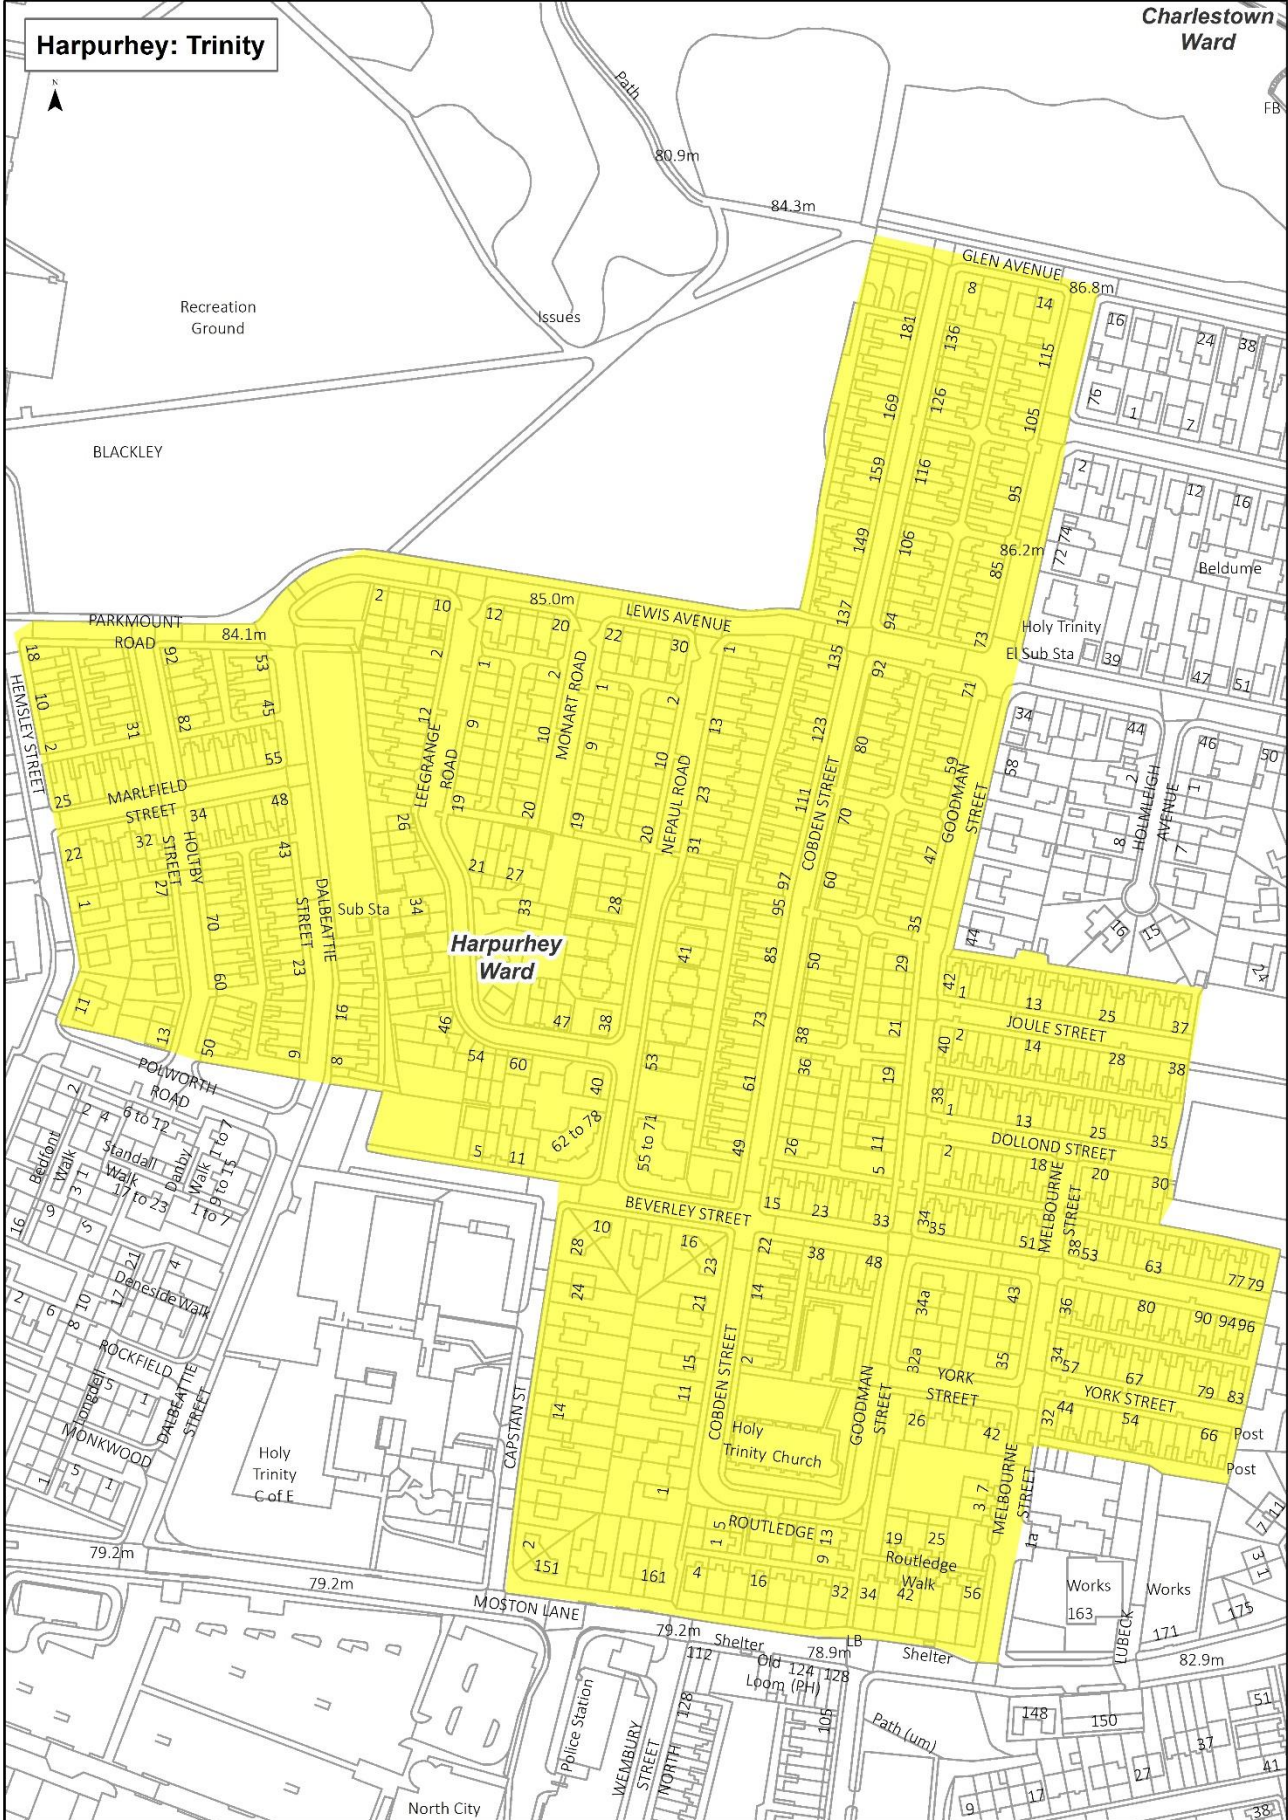

Appendix 2 Maps of proposed SL areas

© Crown copyright and database rights 2020. Ordnance Survey 100019568.

Harpurhey: Trinity

Charlestown Ward

© Crown copyright and database rights 2020. Ordnance Survey 100019568.

Contains OS data © Crown Copyright and database right 2019

© Crown copyright and database rights 2020. Ordnance Survey100019568.

© Crown copyright and database rights 2020. Ordnance Survey100019568.

Cheetham : Esmond / Avondale

© Crown copyright and database rights 2020. Ordnance Survey100019568.

Flats over Shops Cheetham Hill Road

Crumpsall Ward

Cheetham Ward

Contains OS data © Crown Copyright and database right 2019

© Crown copyright and database rights 2018. Ordnance Survey100019568.