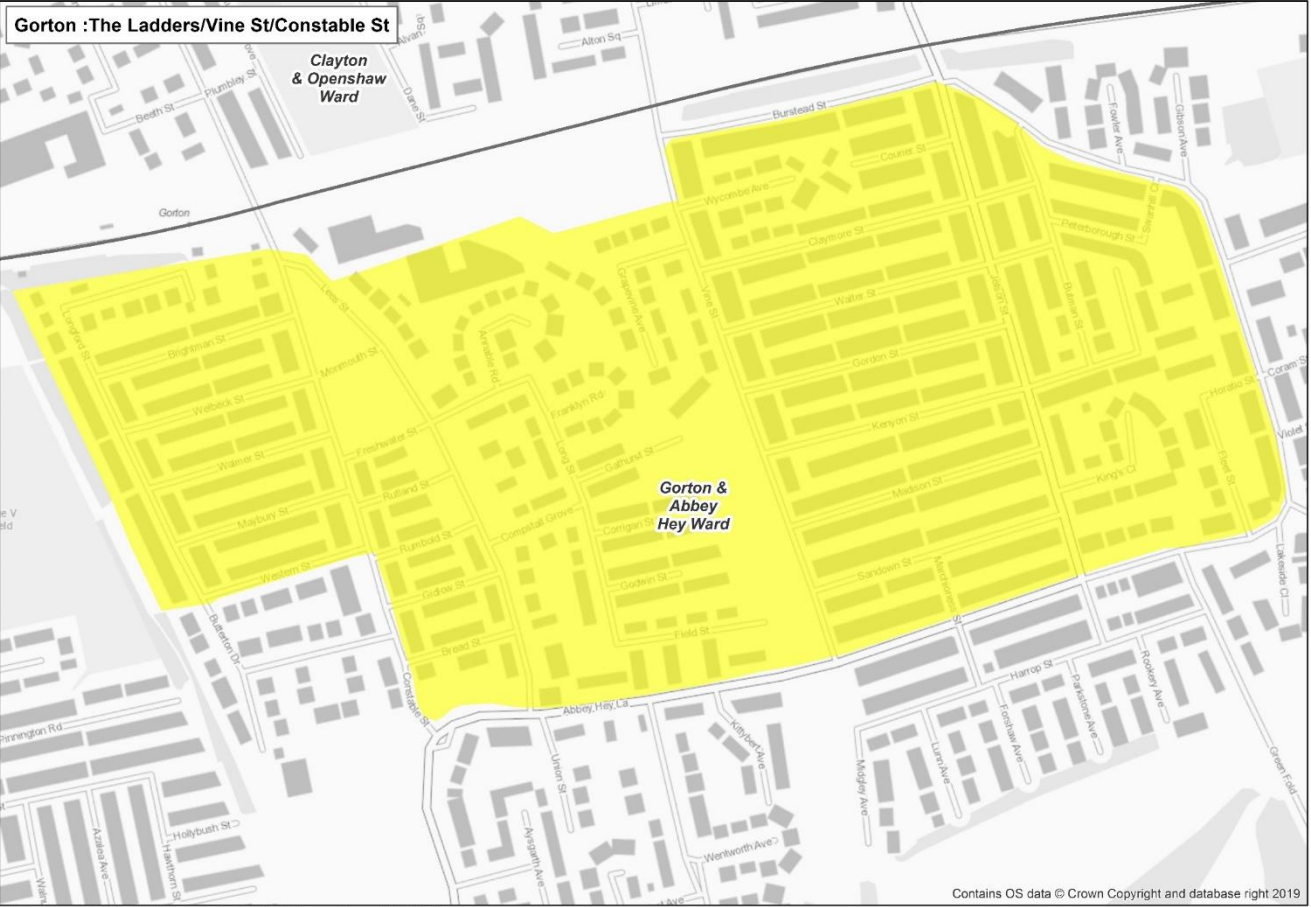

Appendix 2 Maps of proposed SL areas

© Crown copyright and database rights 2020. Ordnance Survey 100019568.

Harpurhey: Trinity

Charlestown Ward

© Crown copyright and database rights 2020. Ordnance Survey 100019568.

Contains OS data © Crown Copyright and database right 2019

© Crown copyright and database rights 2020. Ordnance Survey100019568.

© Crown copyright and database rights 2020. Ordnance Survey100019568.

Cheetham : Esmond / Avondale

© Crown copyright and database rights 2020. Ordnance Survey100019568.

Flats over Shops Cheetham Hill Road

Crumpsall Ward

Cheetham Ward

Contains OS data © Crown Copyright and database right 2019

© Crown copyright and database rights 2018. Ordnance Survey100019568.