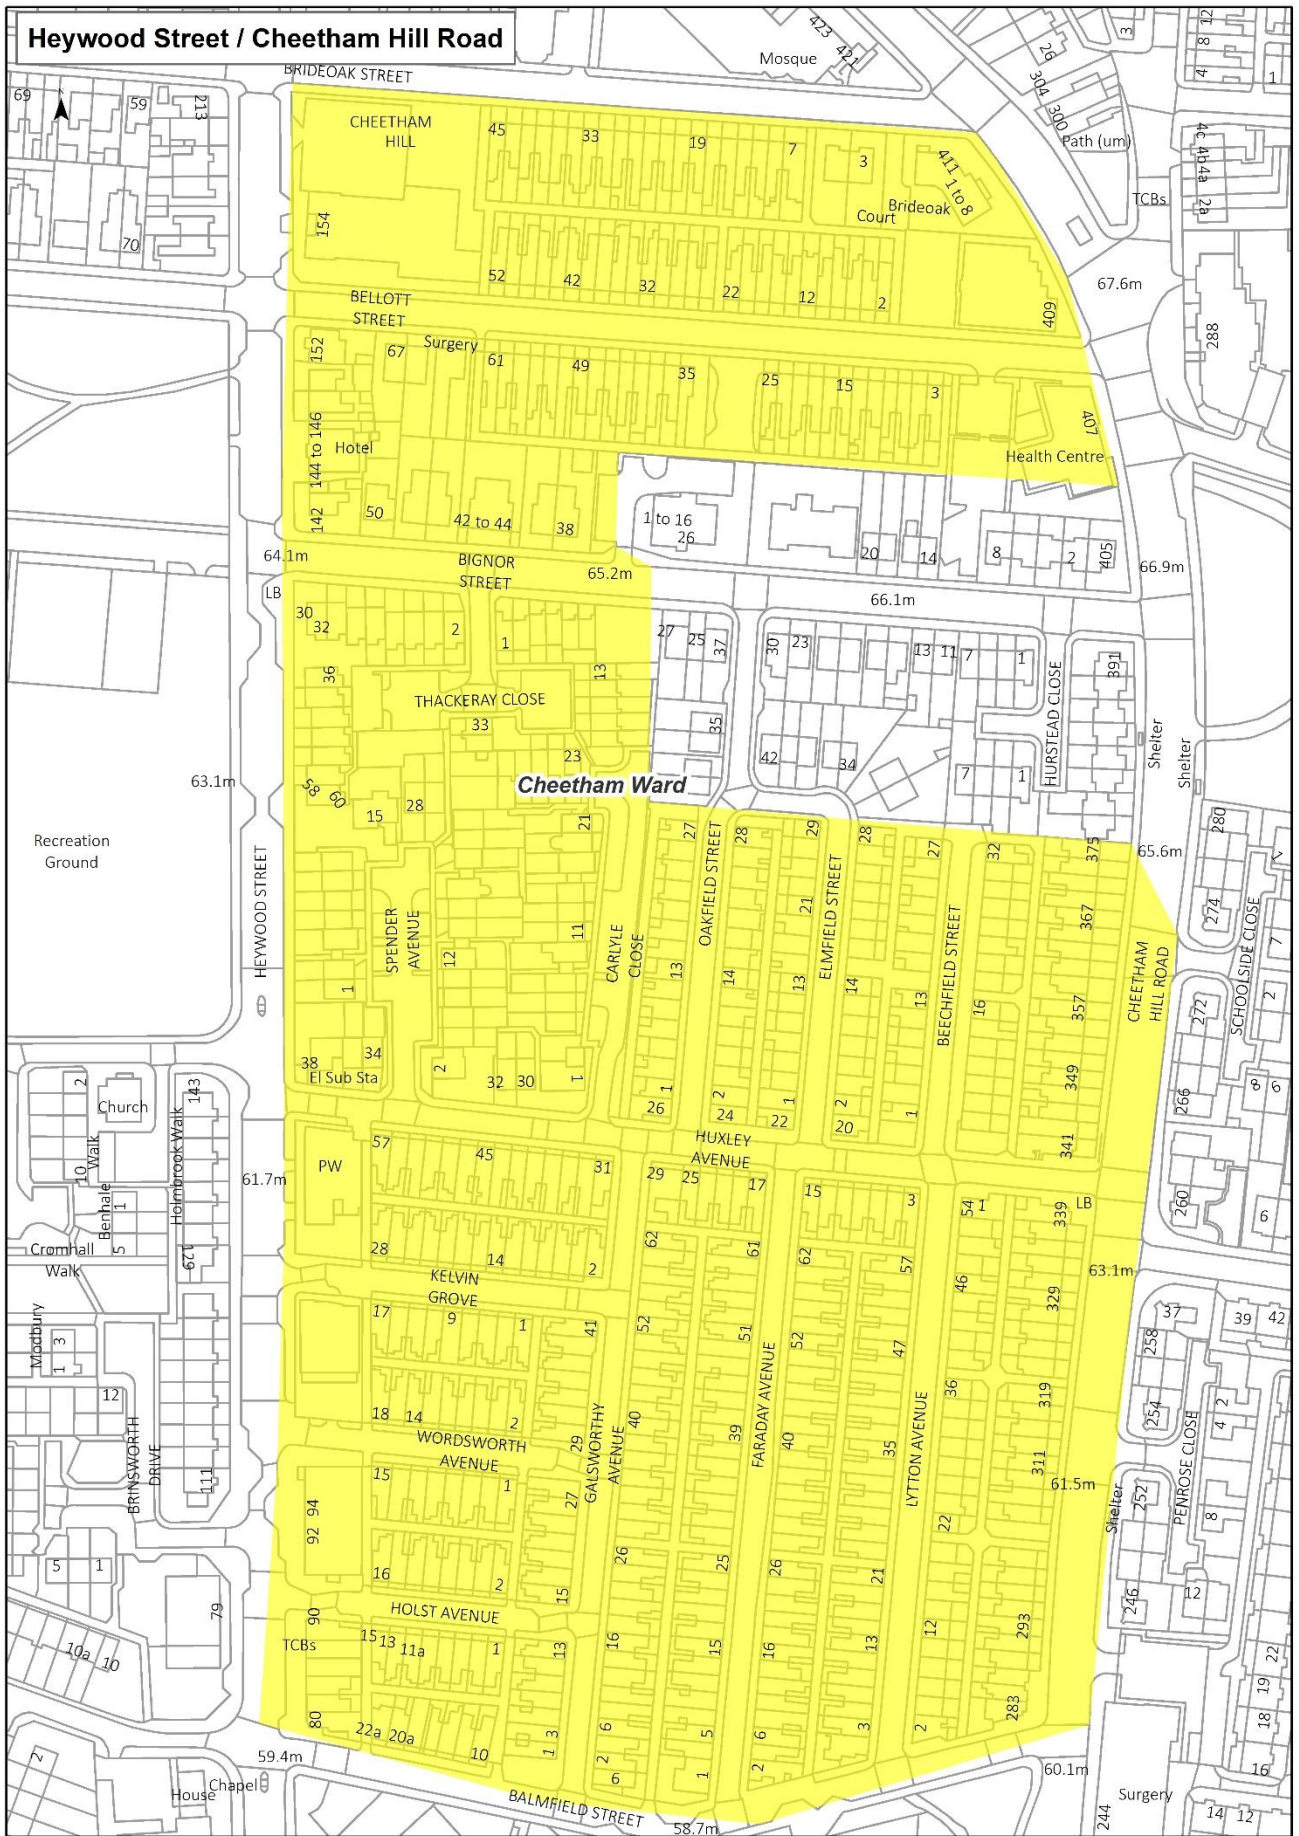

Appendix 2 Maps of proposed SL areas

© Crown copyright and database rights 2020. Ordnance Survey 100019568.

Harpurhey: Trinity

Charlestown Ward

© Crown copyright and database rights 2020. Ordnance Survey 100019568.

Contains OS data © Crown Copyright and database right 2019

© Crown copyright and database rights 2020. Ordnance Survey100019568.

© Crown copyright and database rights 2020. Ordnance Survey100019568.

Cheetham : Esmond / Avondale

© Crown copyright and database rights 2020. Ordnance Survey100019568.

Flats over Shops Cheetham Hill Road

Crumpsall Ward

Cheetham Ward

Contains OS data © Crown Copyright and database right 2019

© Crown copyright and database rights 2018. Ordnance Survey100019568.