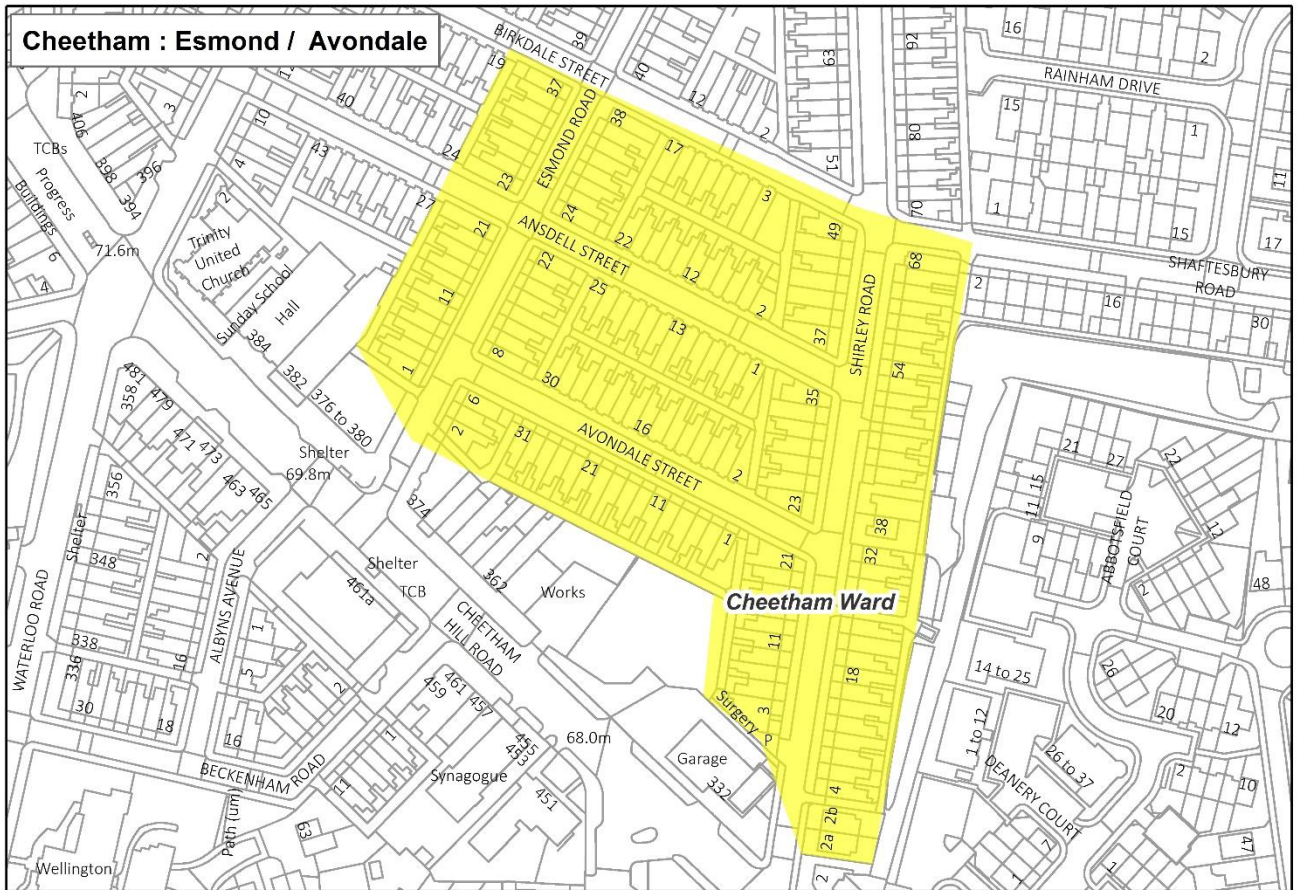

Appendix 2 Maps of proposed SL areas

© Crown copyright and database rights 2020. Ordnance Survey 100019568.

Harpurhey: Trinity

Charlestown Ward

© Crown copyright and database rights 2020. Ordnance Survey 100019568.

Contains OS data © Crown Copyright and database right 2019

© Crown copyright and database rights 2020. Ordnance Survey100019568.

© Crown copyright and database rights 2020. Ordnance Survey100019568.

Cheetham : Esmond / Avondale

© Crown copyright and database rights 2020. Ordnance Survey100019568.

Flats over Shops Cheetham Hill Road

Crumpsall Ward

Cheetham Ward

Contains OS data © Crown Copyright and database right 2019

© Crown copyright and database rights 2018. Ordnance Survey100019568.