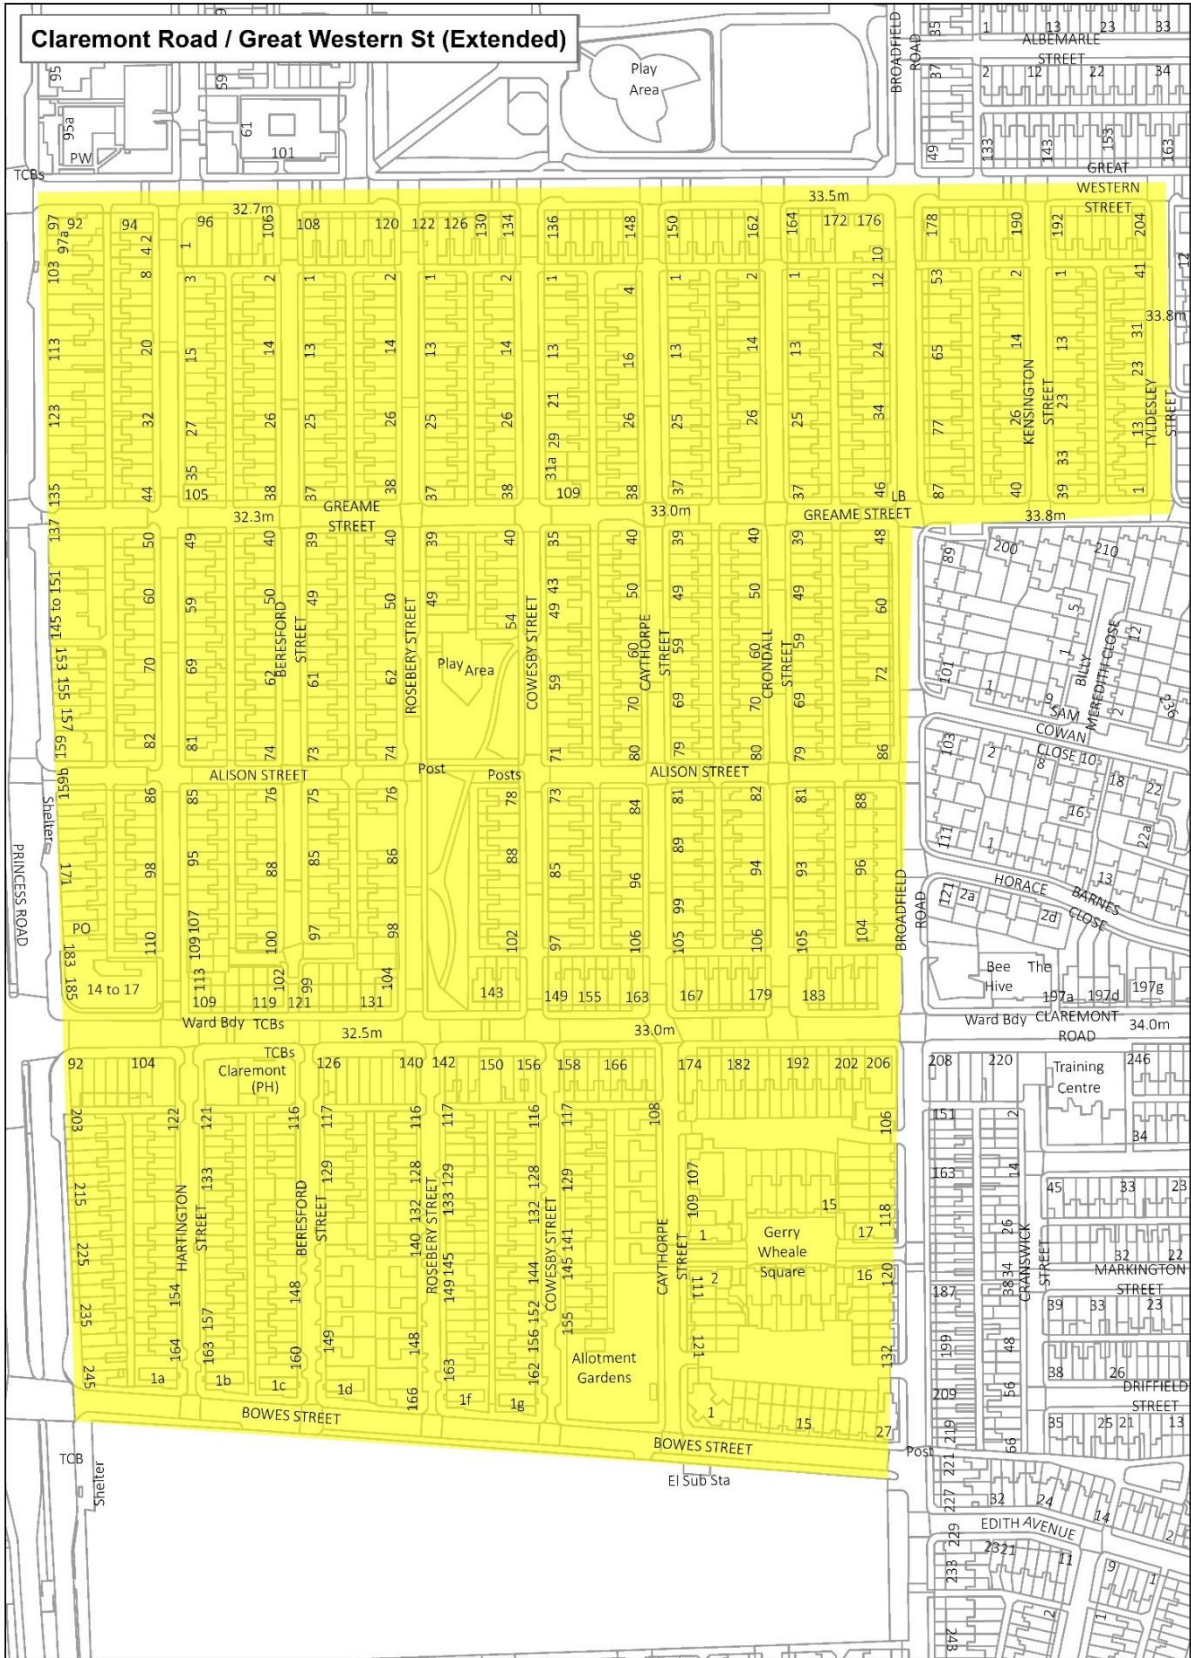

Appendix 2 Maps of proposed SL areas

© Crown copyright and database rights 2020. Ordnance Survey 100019568.

Harpurhey: Trinity

Charlestown Ward

© Crown copyright and database rights 2020. Ordnance Survey 100019568.

Contains OS data © Crown Copyright and database right 2019

© Crown copyright and database rights 2020. Ordnance Survey100019568.

© Crown copyright and database rights 2020. Ordnance Survey100019568.

Cheetham : Esmond / Avondale

© Crown copyright and database rights 2020. Ordnance Survey100019568.

Flats over Shops Cheetham Hill Road

Crumpsall Ward

Cheetham Ward

Contains OS data © Crown Copyright and database right 2019

© Crown copyright and database rights 2018. Ordnance Survey100019568.