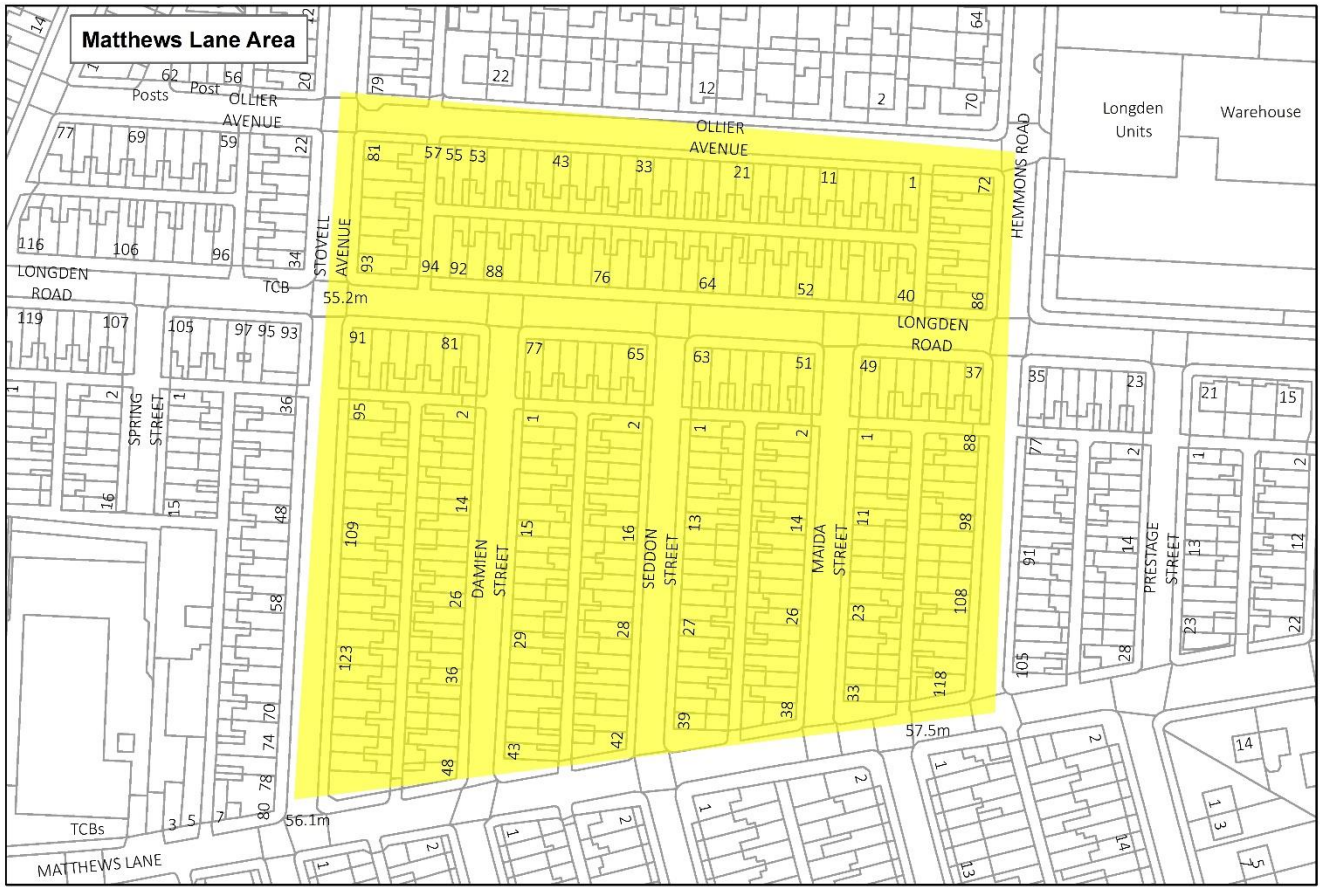

Appendix 2 Maps of proposed SL areas

© Crown copyright and database rights 2020. Ordnance Survey 100019568.

Harpurhey: Trinity

Charlestown Ward

© Crown copyright and database rights 2020. Ordnance Survey 100019568.

Contains OS data © Crown Copyright and database right 2019

© Crown copyright and database rights 2020. Ordnance Survey100019568.

© Crown copyright and database rights 2020. Ordnance Survey100019568.

Cheetham : Esmond / Avondale

© Crown copyright and database rights 2020. Ordnance Survey100019568.

Flats over Shops Cheetham Hill Road

Crumpsall Ward

Cheetham Ward

Contains OS data © Crown Copyright and database right 2019

© Crown copyright and database rights 2018. Ordnance Survey100019568.