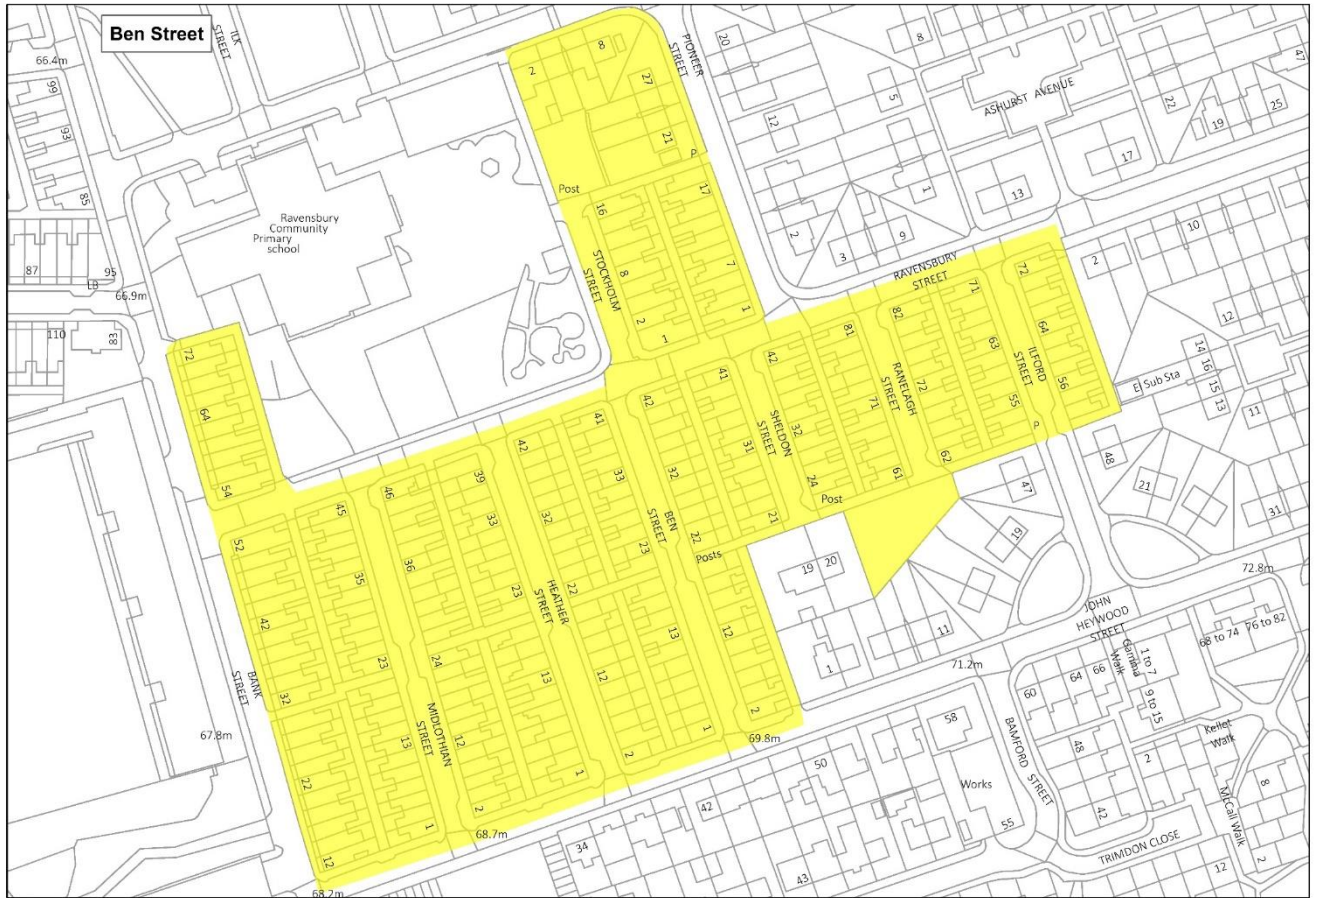

Appendix 2 Maps of proposed SL areas

© Crown copyright and database rights 2020. Ordnance Survey 100019568.

Harpurhey: Trinity

Charlestown Ward

© Crown copyright and database rights 2020. Ordnance Survey 100019568.

Contains OS data © Crown Copyright and database right 2019

© Crown copyright and database rights 2020. Ordnance Survey100019568.

© Crown copyright and database rights 2020. Ordnance Survey100019568.

Cheetham : Esmond / Avondale

© Crown copyright and database rights 2020. Ordnance Survey100019568.

Flats over Shops Cheetham Hill Road

Crumpsall Ward

Cheetham Ward

Contains OS data © Crown Copyright and database right 2019

© Crown copyright and database rights 2018. Ordnance Survey100019568.