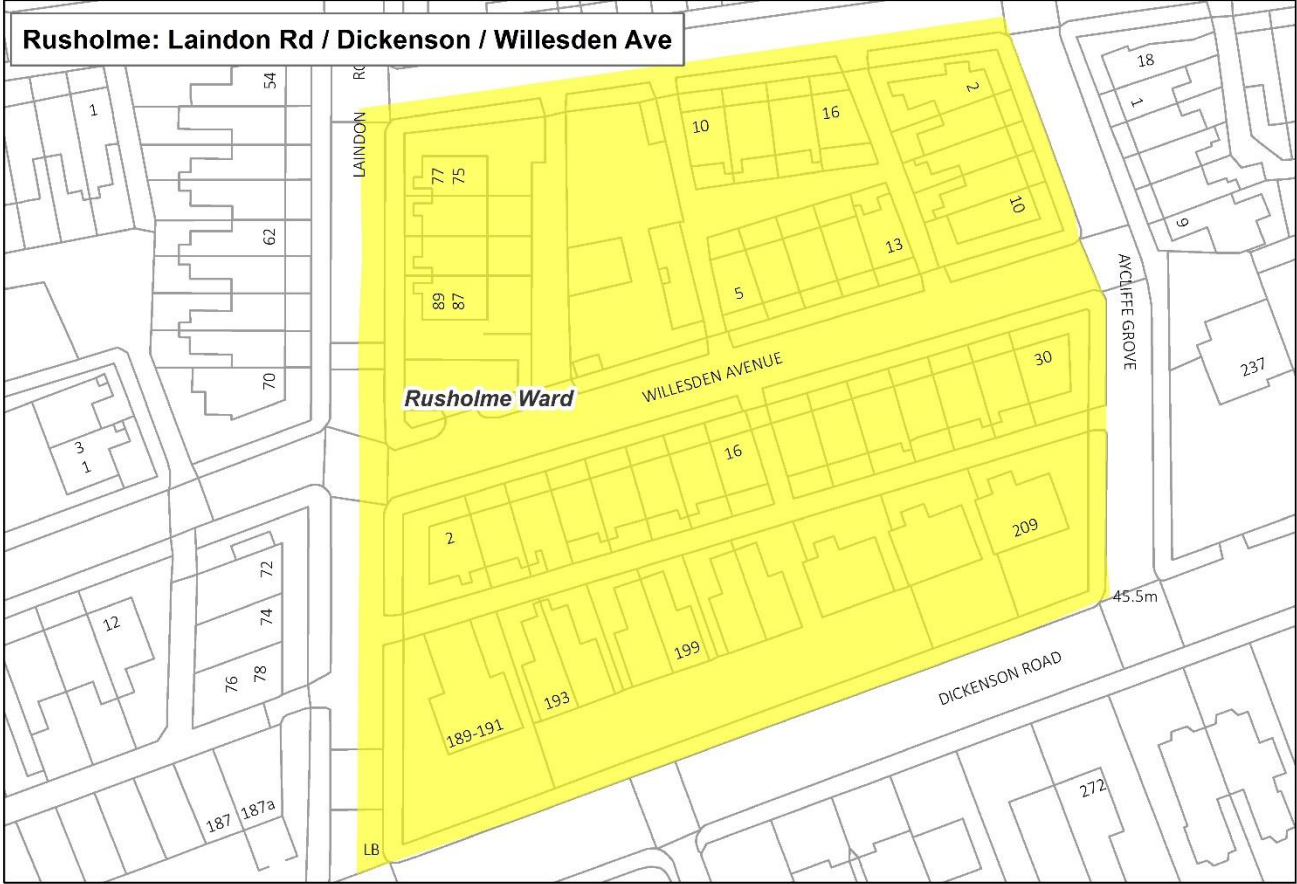

Appendix 2 Maps of proposed SL areas

© Crown copyright and database rights 2020. Ordnance Survey 100019568.

Harpurhey: Trinity

Charlestown Ward

© Crown copyright and database rights 2020. Ordnance Survey 100019568.

Contains OS data © Crown Copyright and database right 2019

© Crown copyright and database rights 2020. Ordnance Survey100019568.

© Crown copyright and database rights 2020. Ordnance Survey100019568.

Cheetham : Esmond / Avondale

© Crown copyright and database rights 2020. Ordnance Survey100019568.

Flats over Shops Cheetham Hill Road

Crumpsall Ward

Cheetham Ward

Contains OS data © Crown Copyright and database right 2019

© Crown copyright and database rights 2018. Ordnance Survey100019568.