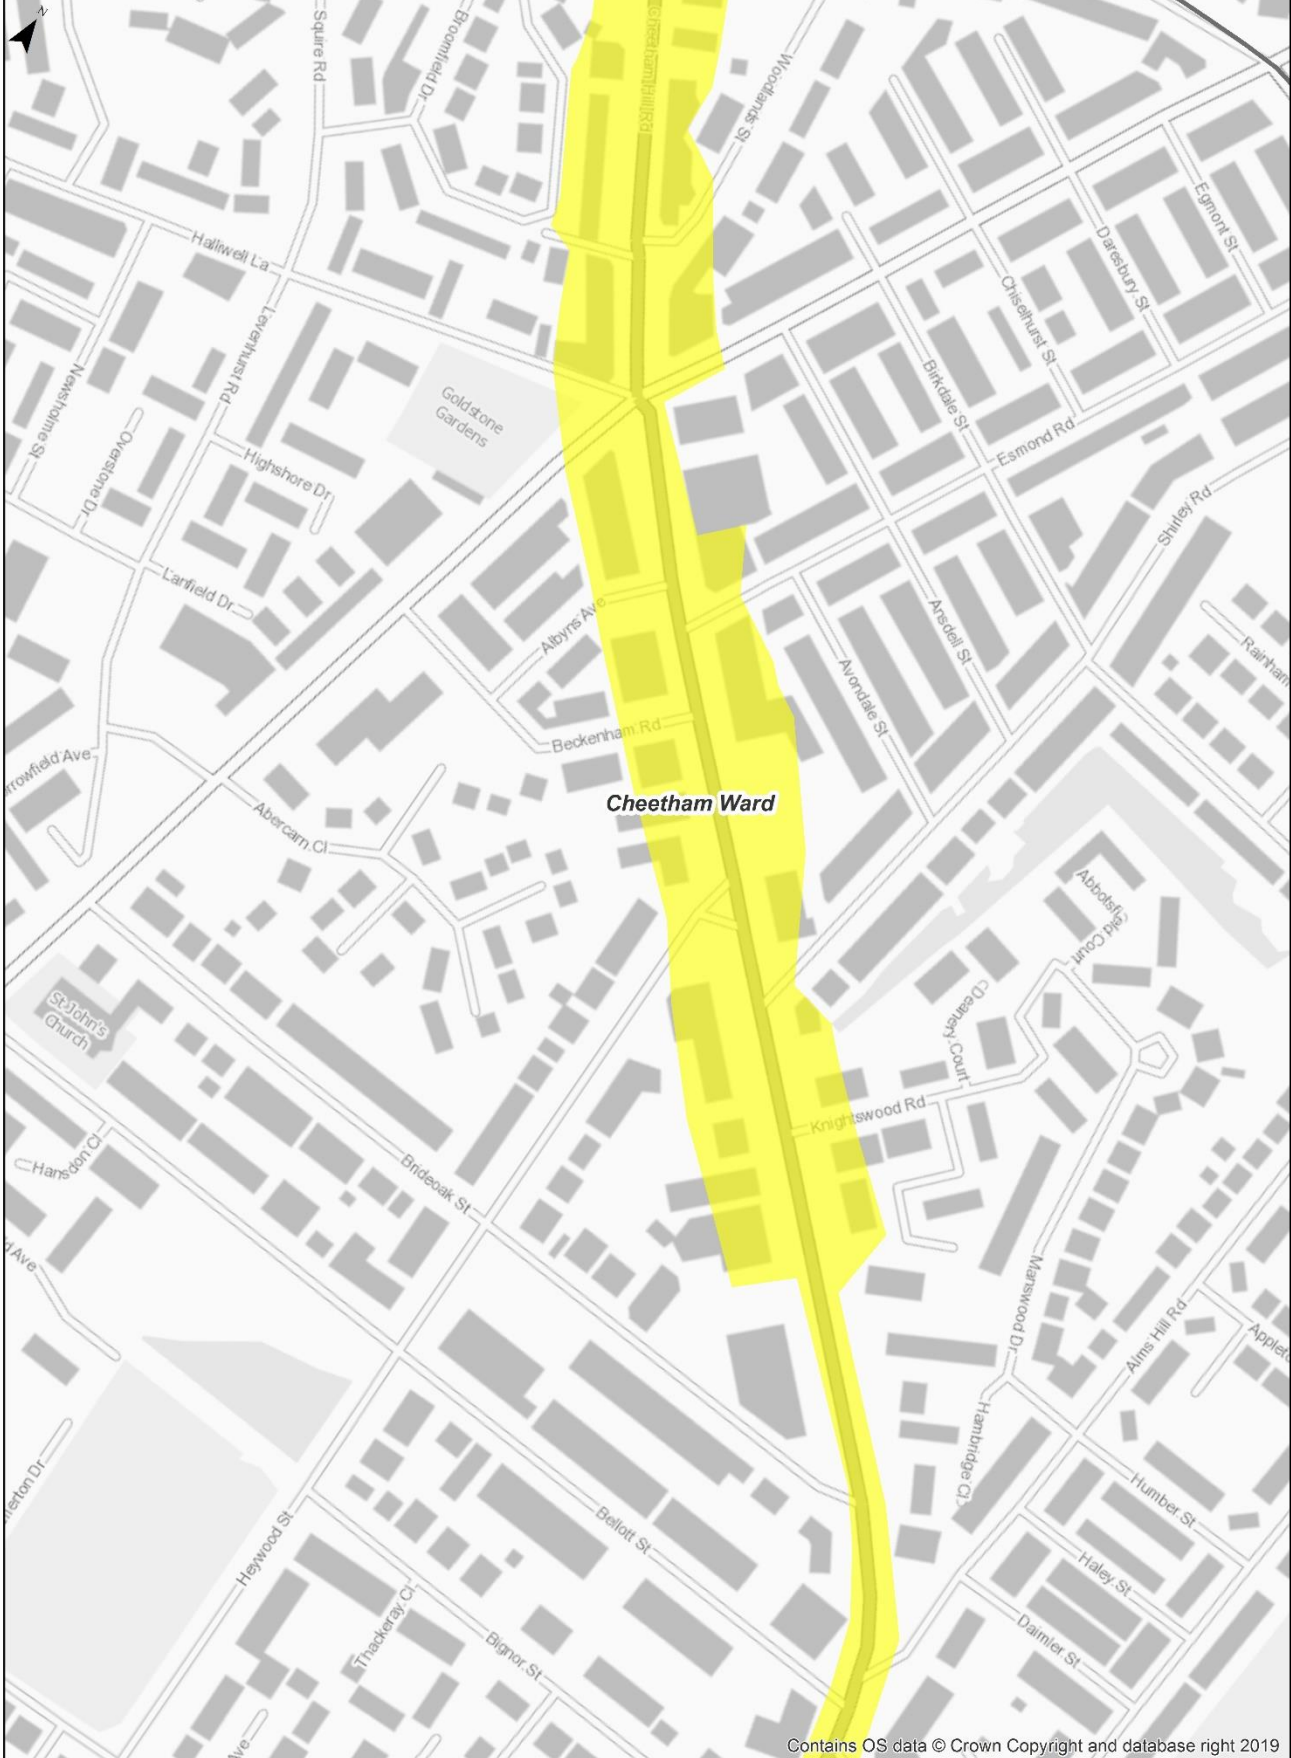

Appendix 2 Maps of proposed SL areas

© Crown copyright and database rights 2020. Ordnance Survey 100019568.

Harpurhey: Trinity

Charlestown Ward

© Crown copyright and database rights 2020. Ordnance Survey 100019568.

Contains OS data © Crown Copyright and database right 2019

© Crown copyright and database rights 2020. Ordnance Survey100019568.

© Crown copyright and database rights 2020. Ordnance Survey100019568.

Cheetham : Esmond / Avondale

© Crown copyright and database rights 2020. Ordnance Survey100019568.

Flats over Shops Cheetham Hill Road

Crumpsall Ward

Cheetham Ward

Contains OS data © Crown Copyright and database right 2019

© Crown copyright and database rights 2018. Ordnance Survey100019568.