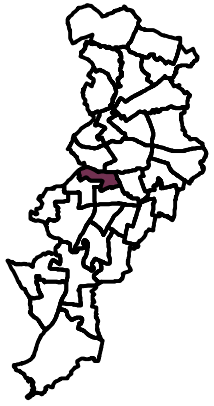

Proposed Gorton and Abbey Hey ward Draft recommendations

Gorton and Abbey Hey

Abbey Hey

Debdale

Gorton

Proposed Harpurhey ward Draft recommendations

Charlestown Ward

Moston Ward

Ardwick Ward

Belle Vue

Gorton & Abbey Hey Ward

Longsight Ward

Rushome Ward

Levenshulme Ward

Proposed Miles Platting and Newton Heath ward Draft recommendations

Miles Platting & Newton Heath Ward

Ancoats & Beswick Ward

Clayton & Openshaw Ward

Manchester City Council
Council

Proposed Moss Side ward Draft recommendations

Moss Side Ward

Ardwick Ward

Whalley Range Ward

Fallowfield Ward

Proposed Moston ward Draft recommendations

Proposed Northenden ward Draft recommendations

Chorlton Park Ward

Didsbury West Ward

Northenden

Bagley Ward

Sharston Ward

Manchester City Council
Whalley Range Ward
Council