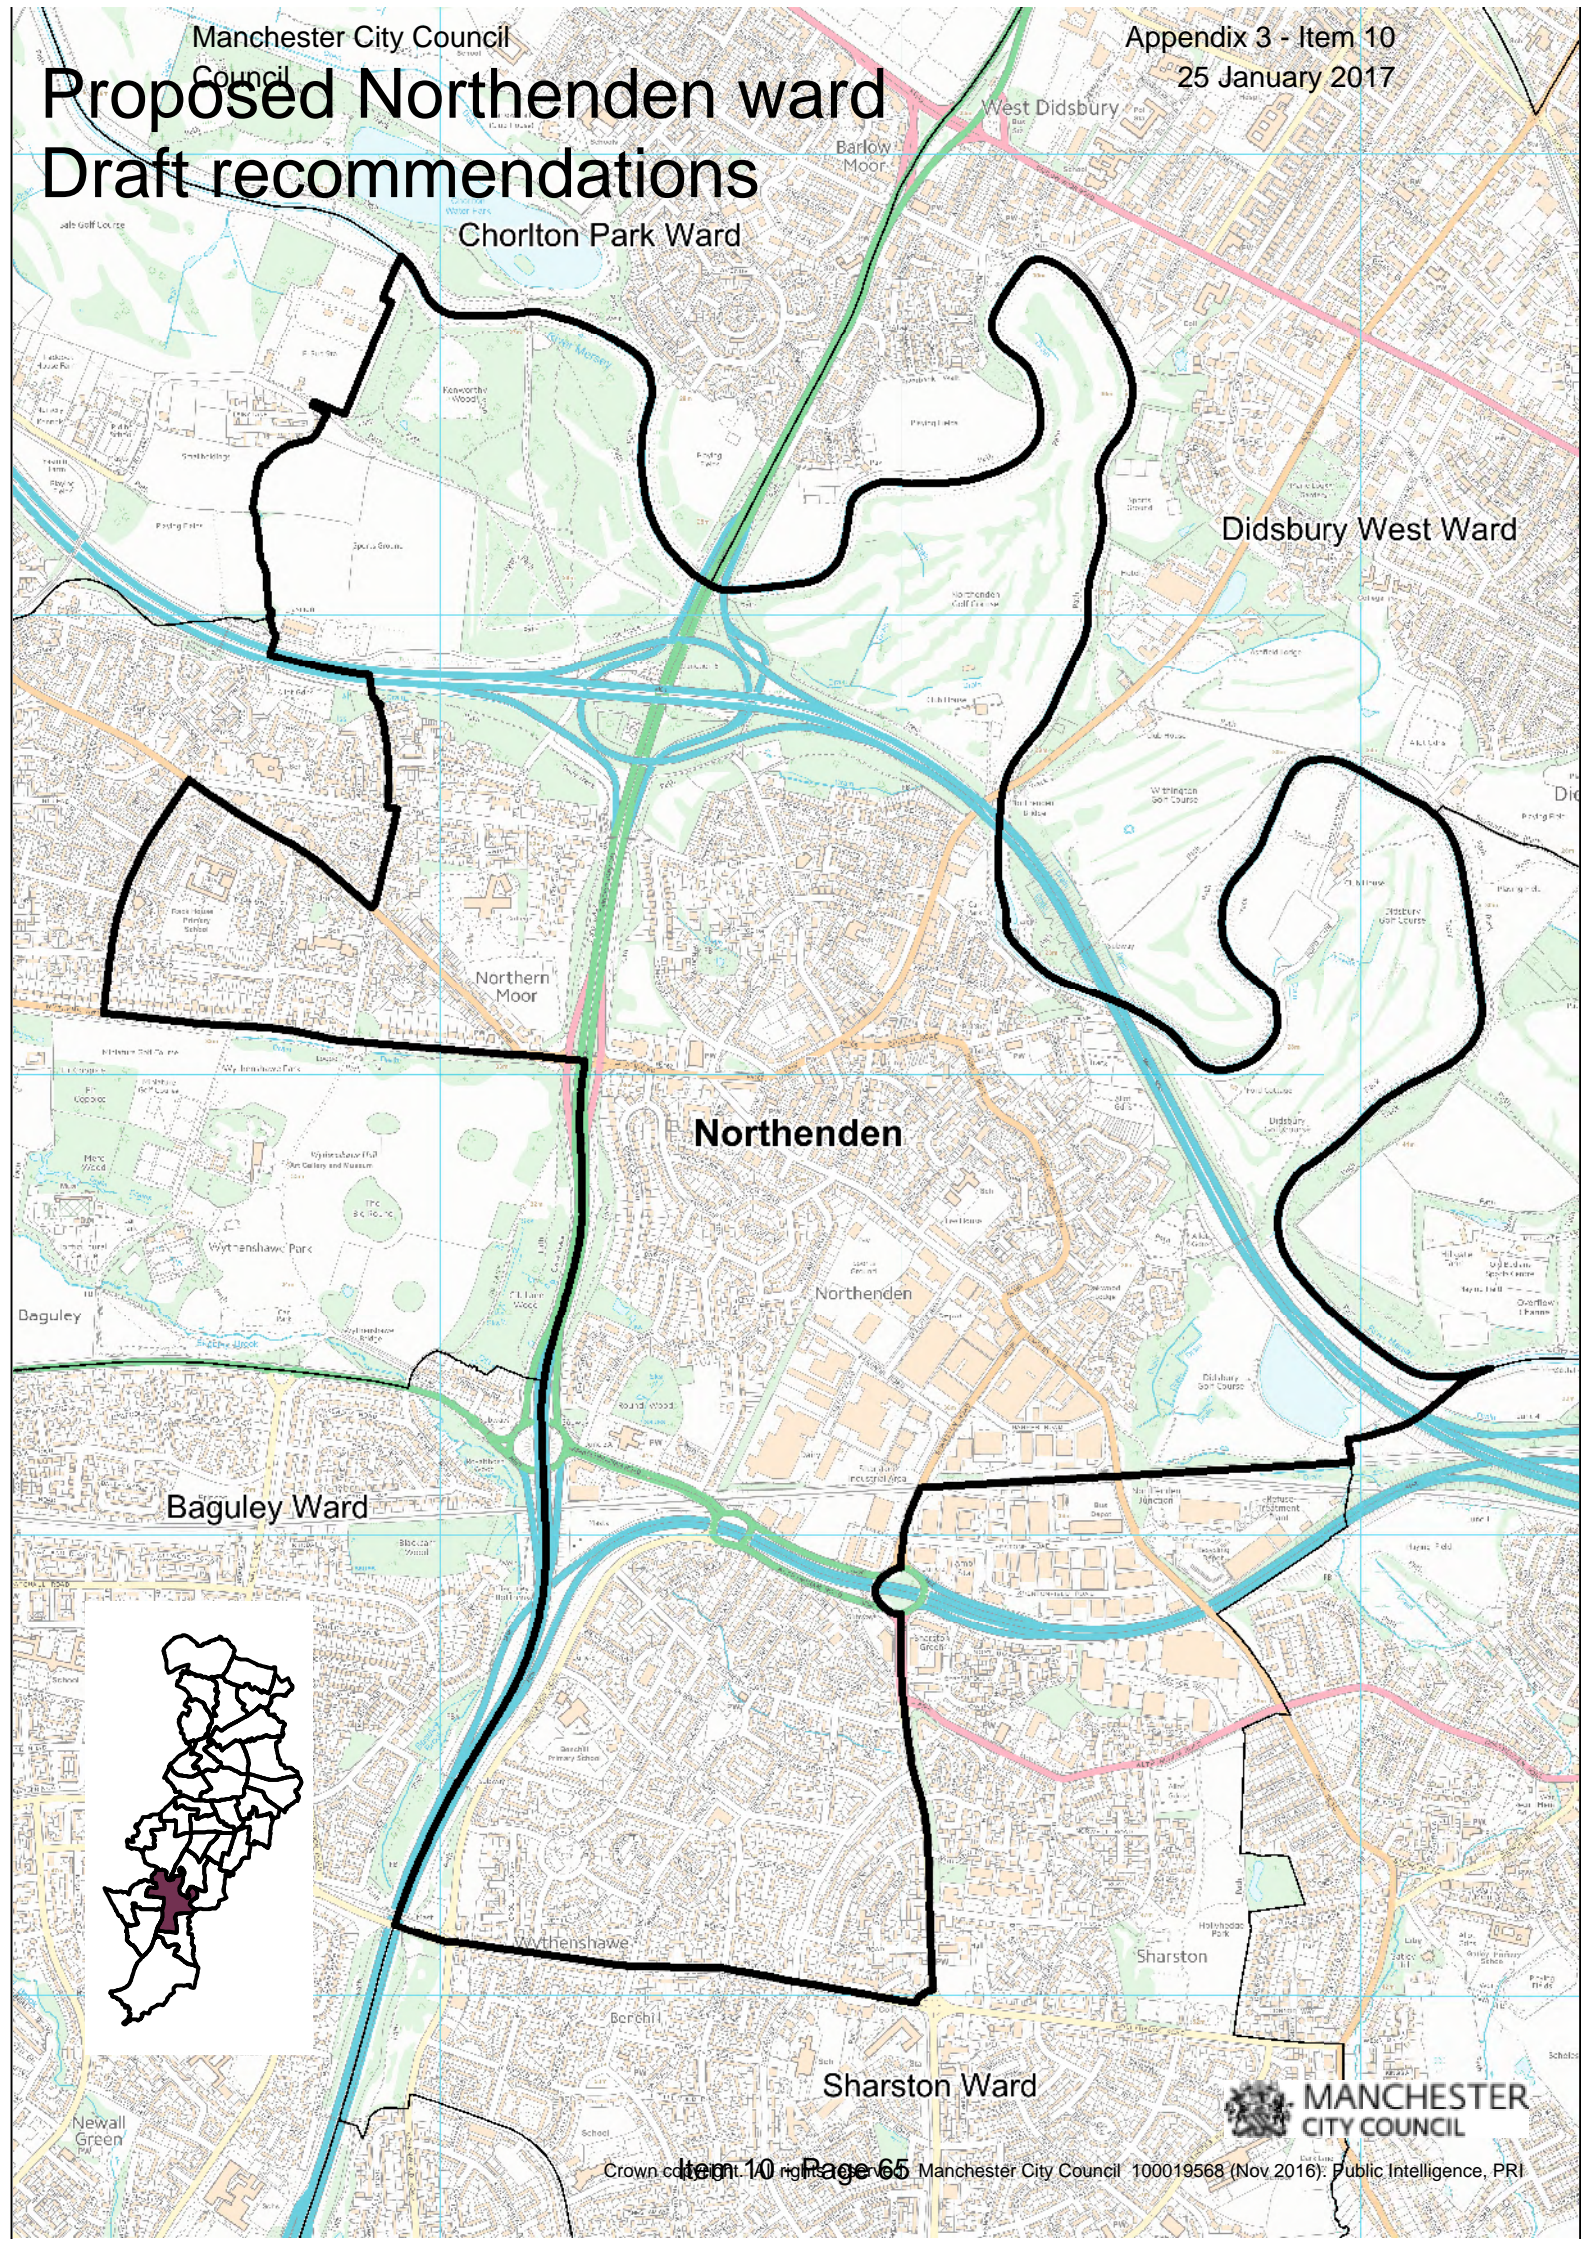

Proposed Northenden ward Draft recommendations

Chorlton Park Ward

Didsbury West Ward

Northenden

Bagley Ward

Sharston Ward