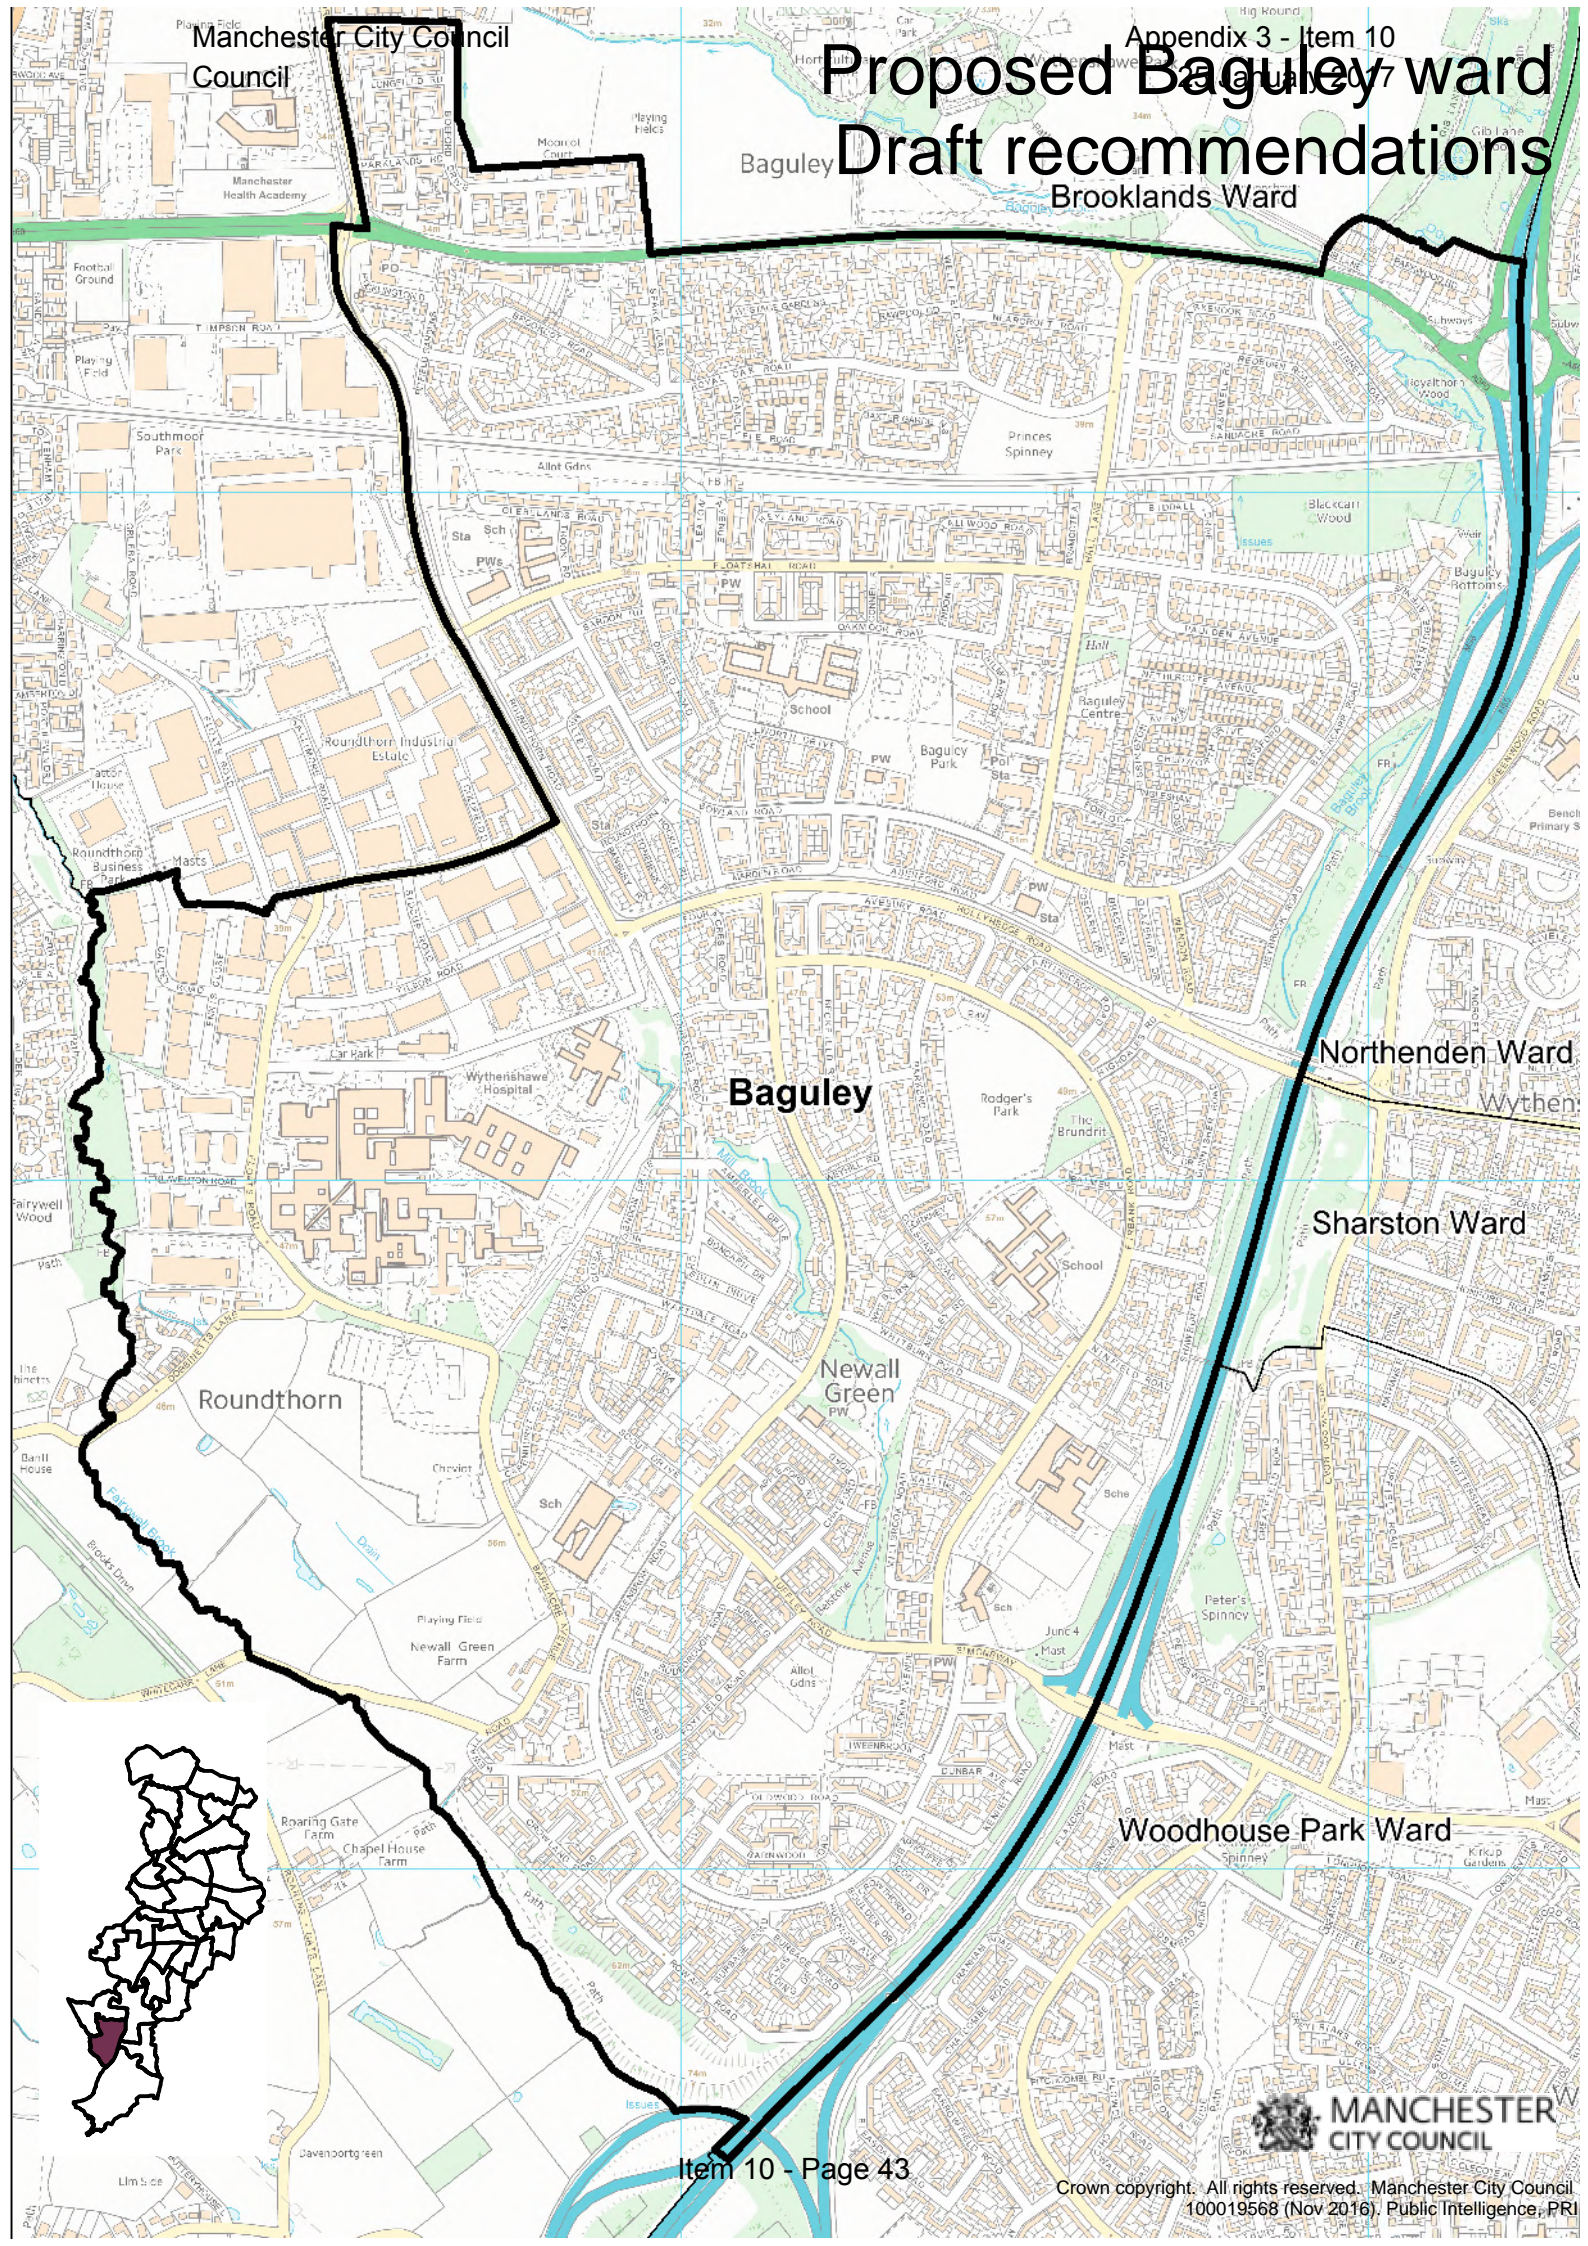

Electoral Review of Manchester City Council

Appendix 3: LGBCE's draft recommendations - ward boundaries (published 29 November 2016)

Manchester City Council Proposed Ancoats and Beswick ward Draft recommendations

MANCHESTER CITY COUNCIL

Manchester City Council Proposed Ardwick ward - Draft recommendations

Appendix 3 - Item 10
25 January 2017

Proposed Baguley ward

Draft recommendations

Baguley

Brooklands Ward

Northenden Ward

Sharston Ward

Woodhouse Park Ward

Baguley

Newall Green

Roundthorn

Proposed Brooklands ward Draft recommendations

Brooklands

Northenden Ward