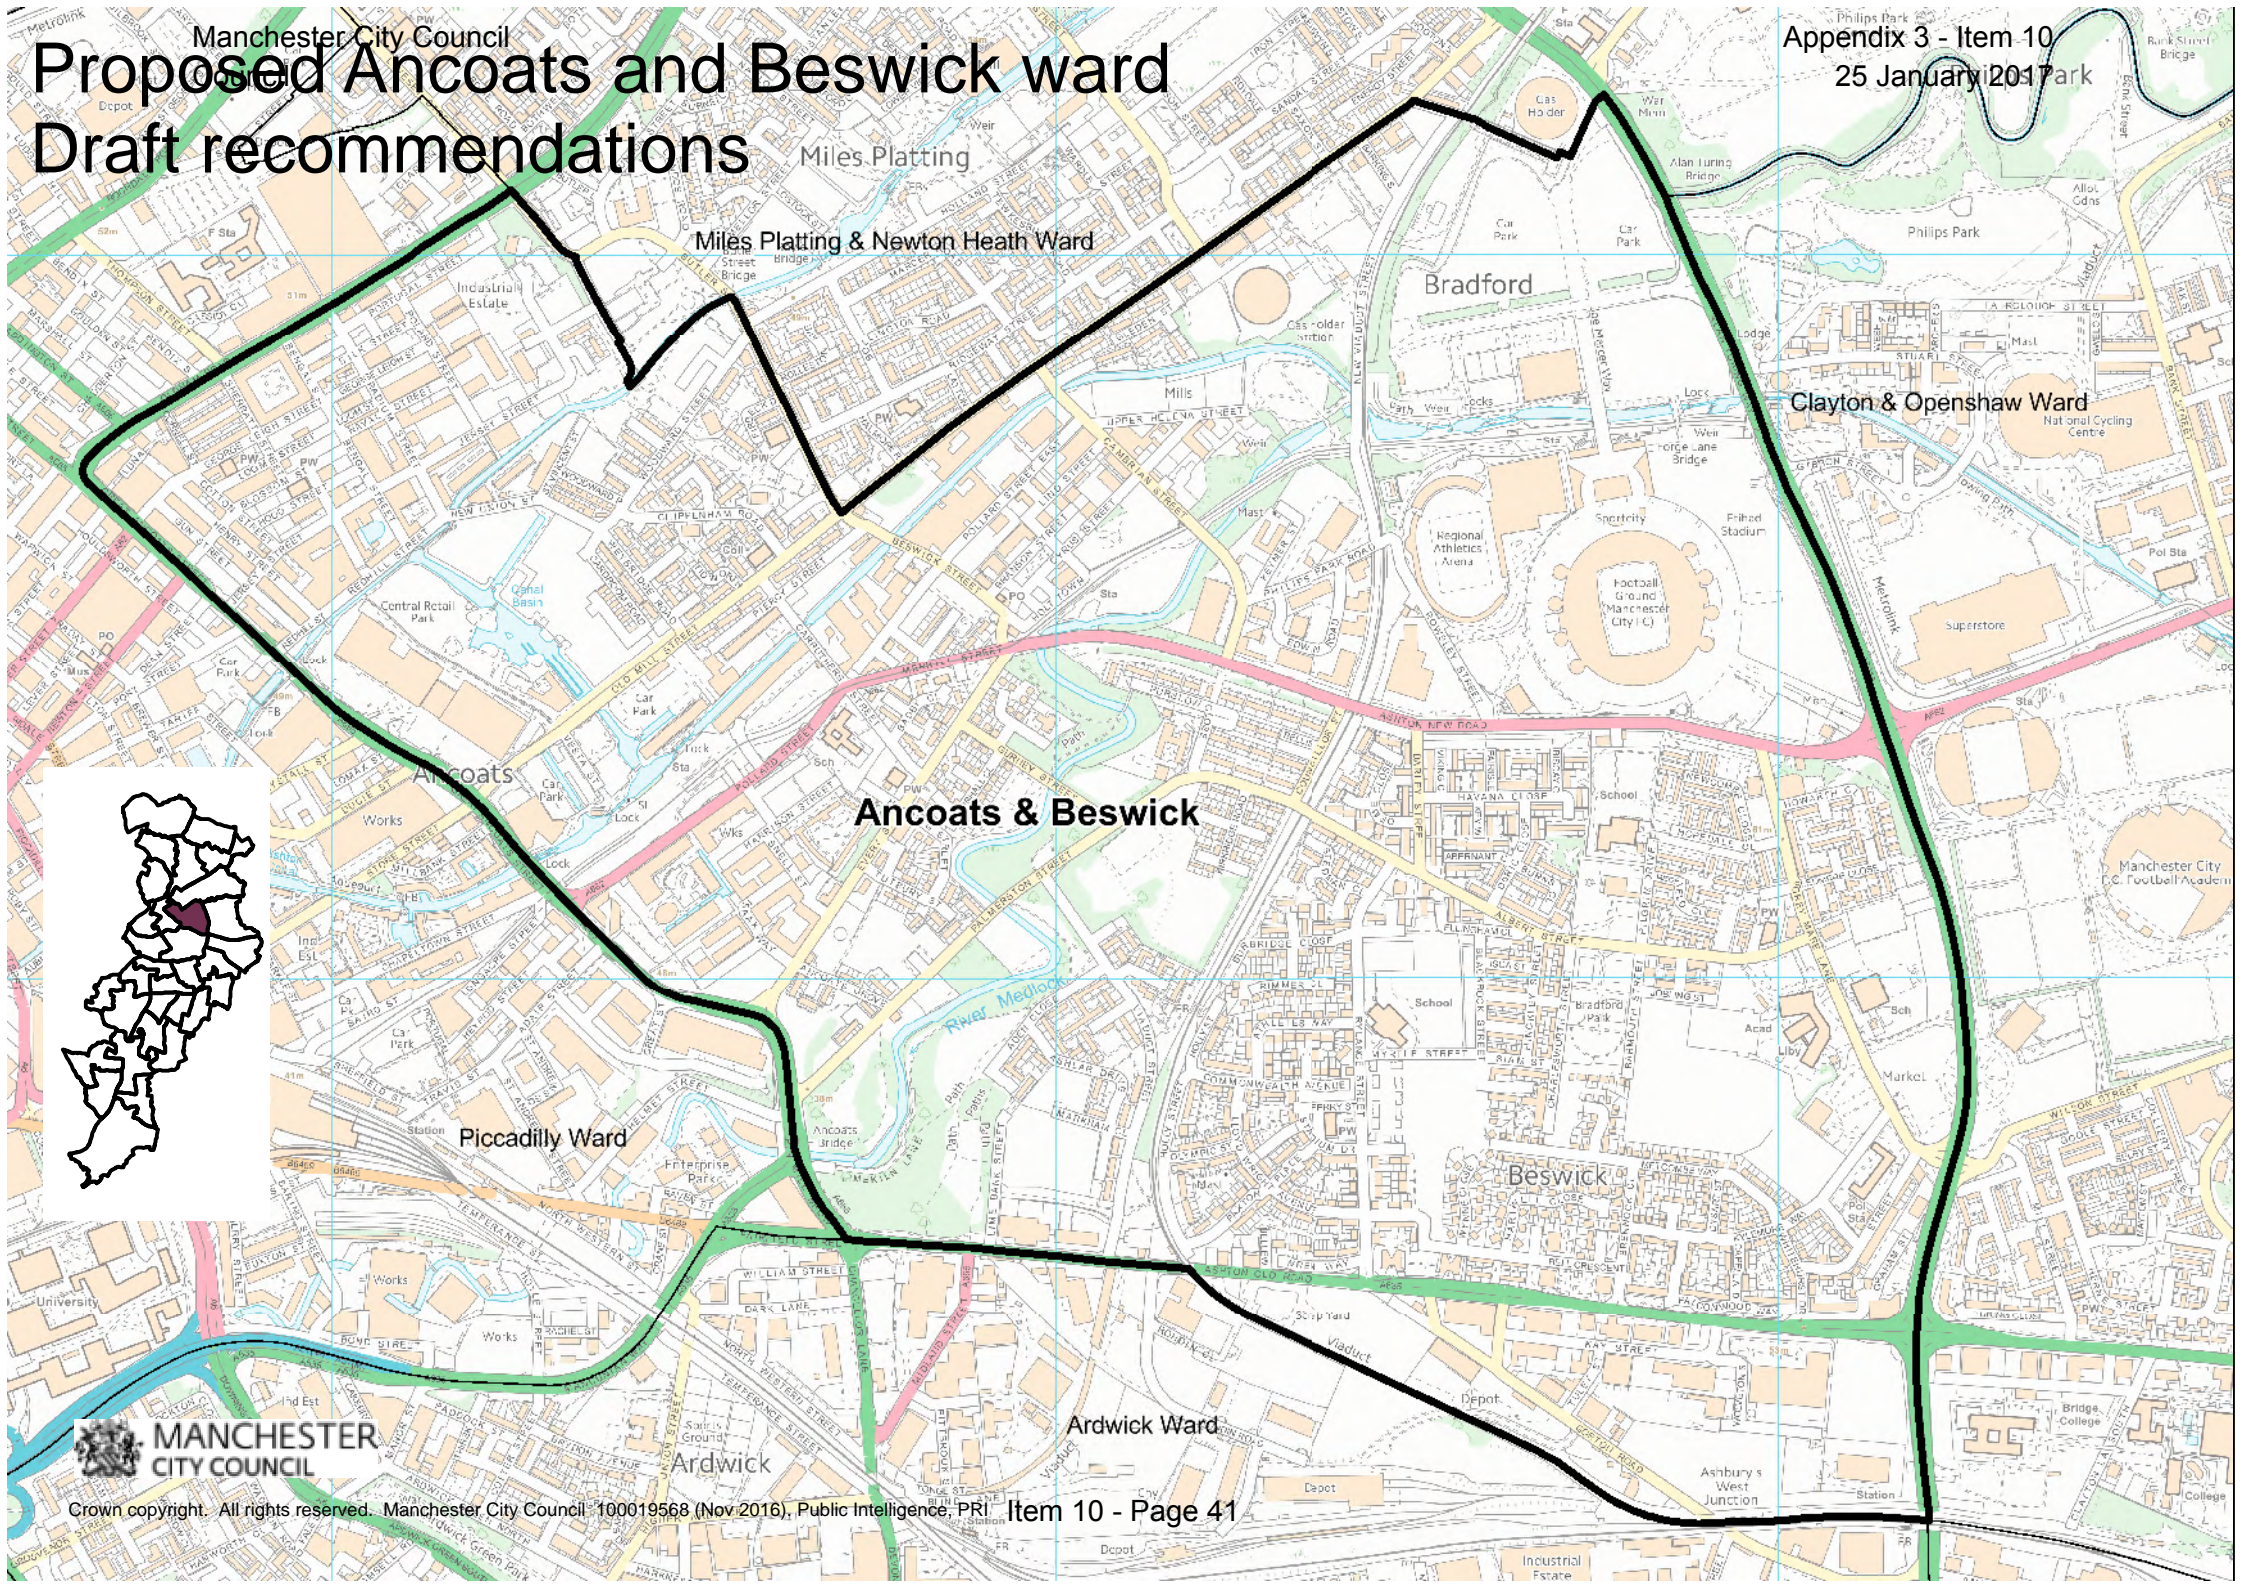

Electoral Review of Manchester City Council

Appendix 3: LGBCE's draft recommendations - ward boundaries (published 29 November 2016)

Manchester City Council Proposed Ancoats and Beswick ward Draft recommendations