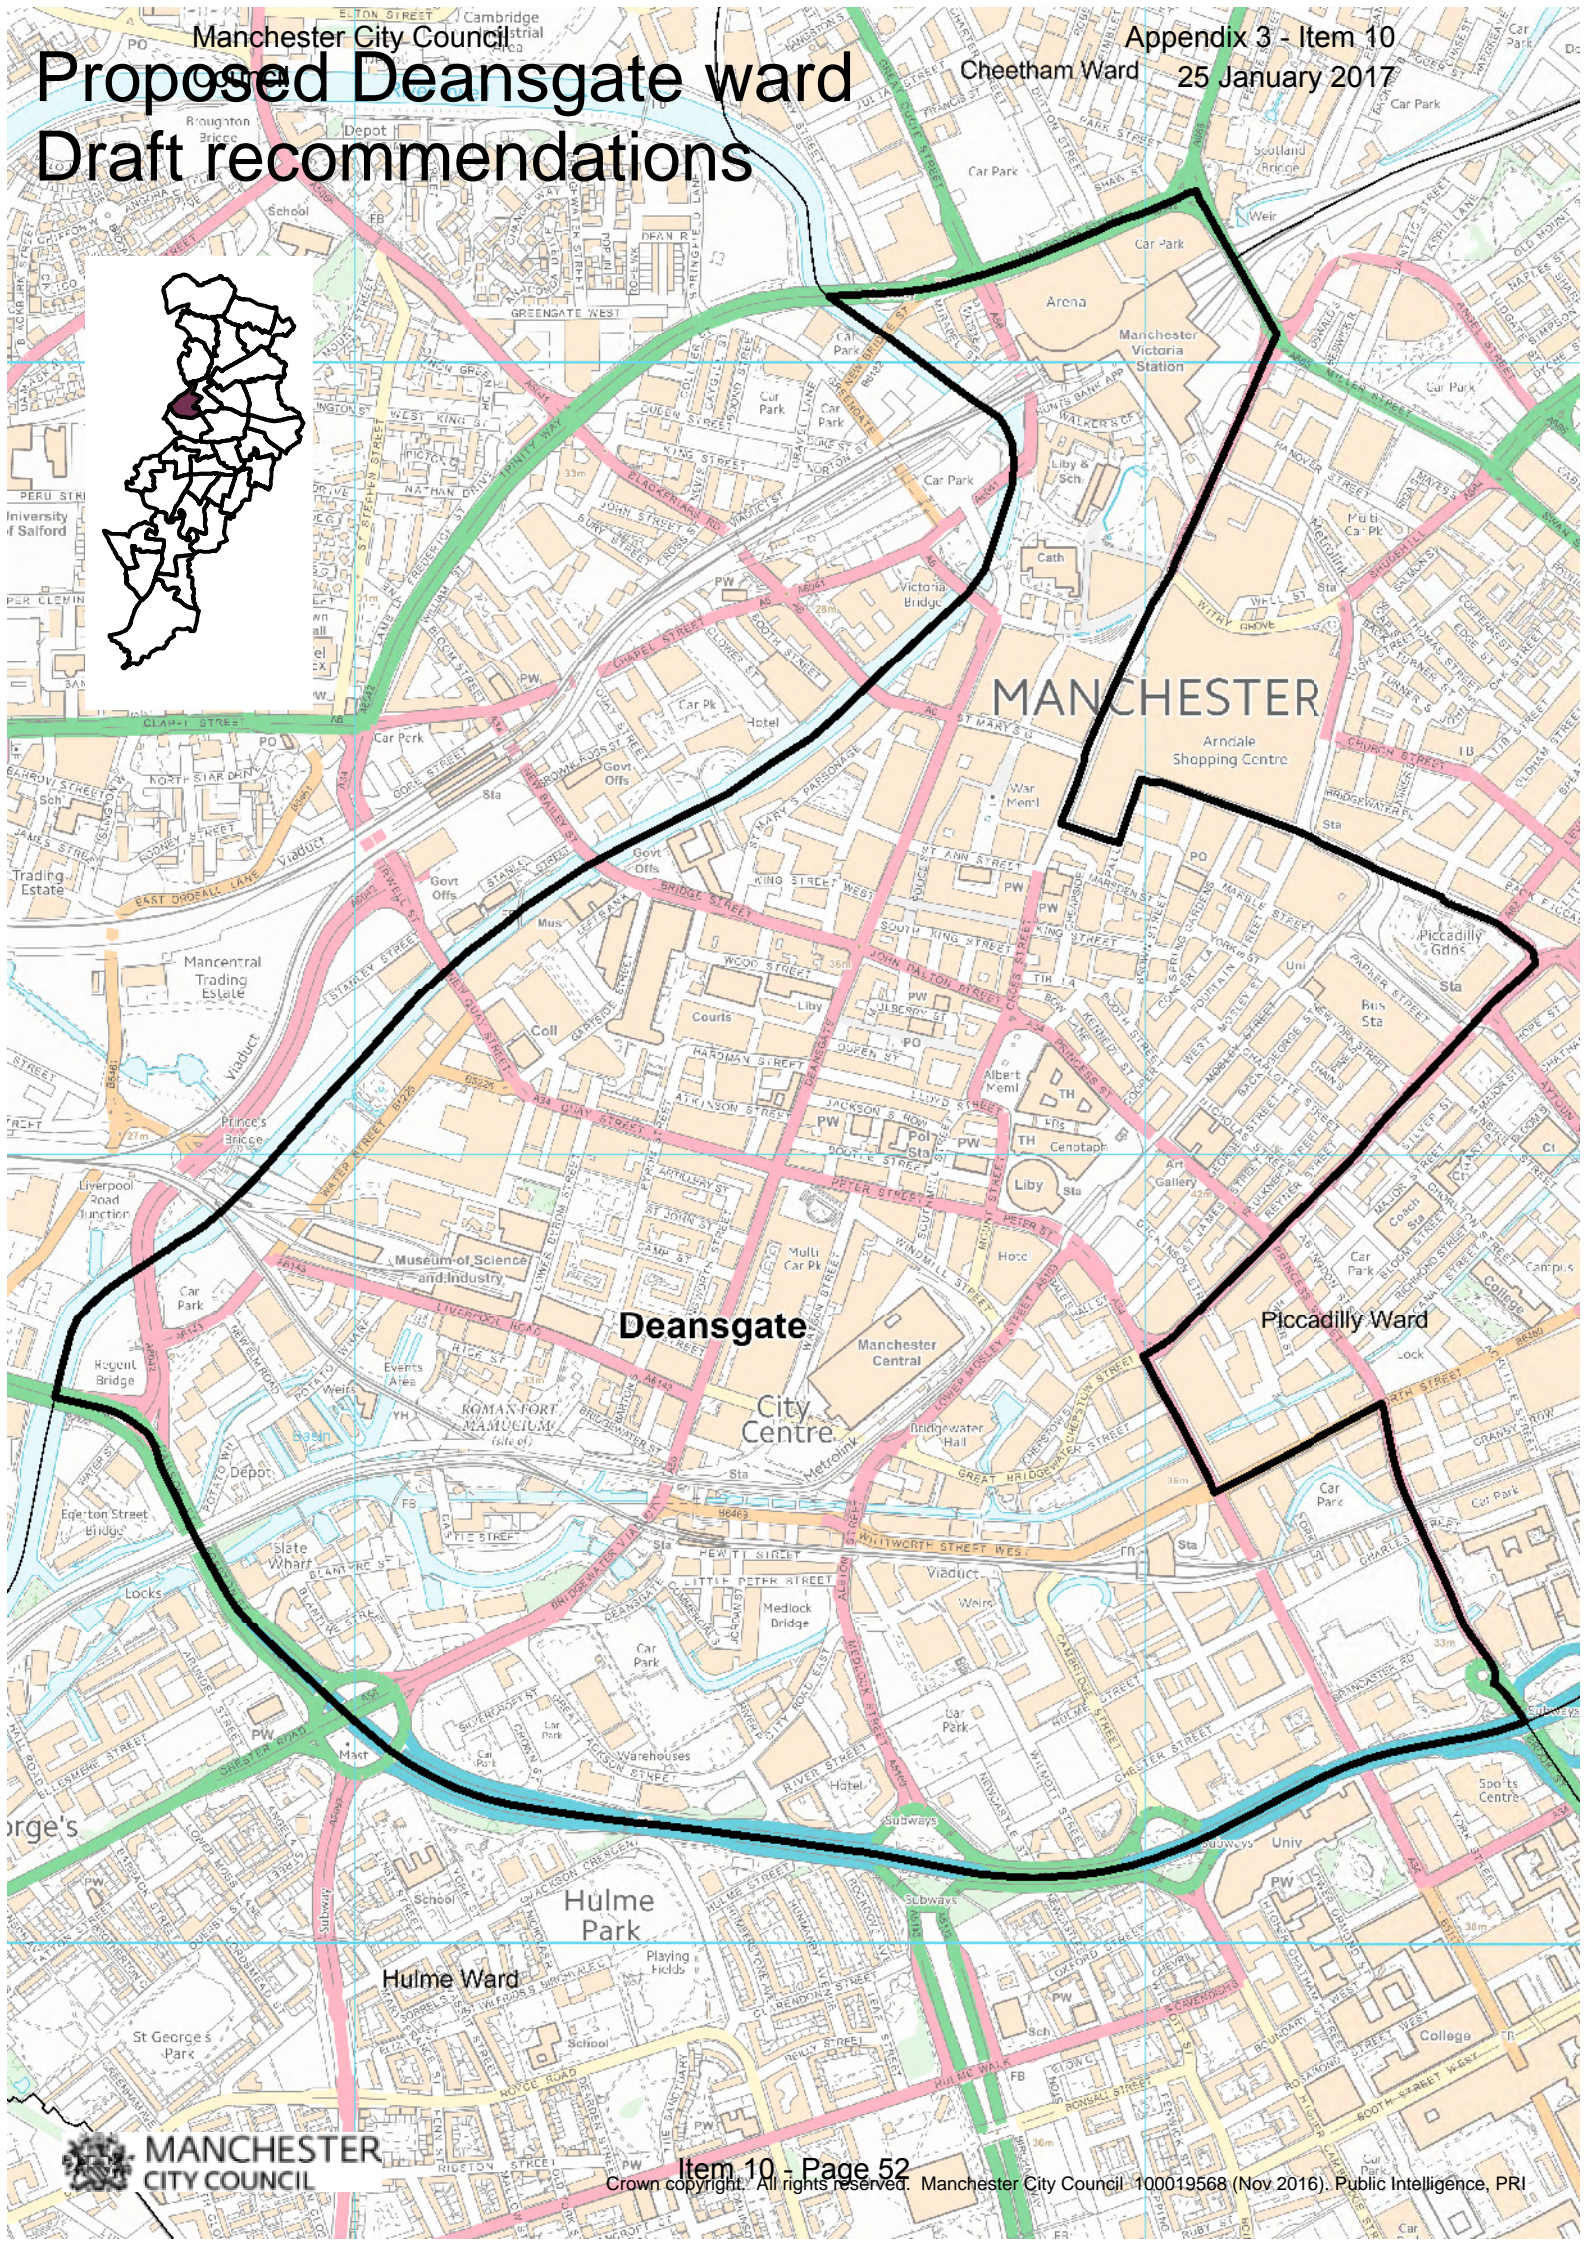

Sharston Ward

Woodhouse Park Ward

Baguley

Newall Green

Roundthorn

Proposed Brooklands ward Draft recommendations

Brooklands

Northenden Ward

Appendix 3 - Item 10
25 January 2017

Proposed Clayton and Openshaw ward Draft recommendations

Manchester City Council
Miles Platting & Newton Heath Ward

Clayton & Openshaw

Proposed Crumpsall ward Draft recommendations

Crumpsall Ward

Cheetham Ward

Proposed Deansgate ward Draft recommendations

Deansgate

City Centre

Piccadilly Ward

Hulme Park

Hulme Ward

Proposed Didsbury East ward Draft recommendations

Proposed Didsbury West ward

Draft recommendations

Old Moat Ward

Chorlton Park Ward

West Didsbury

Withington

Didsbury West