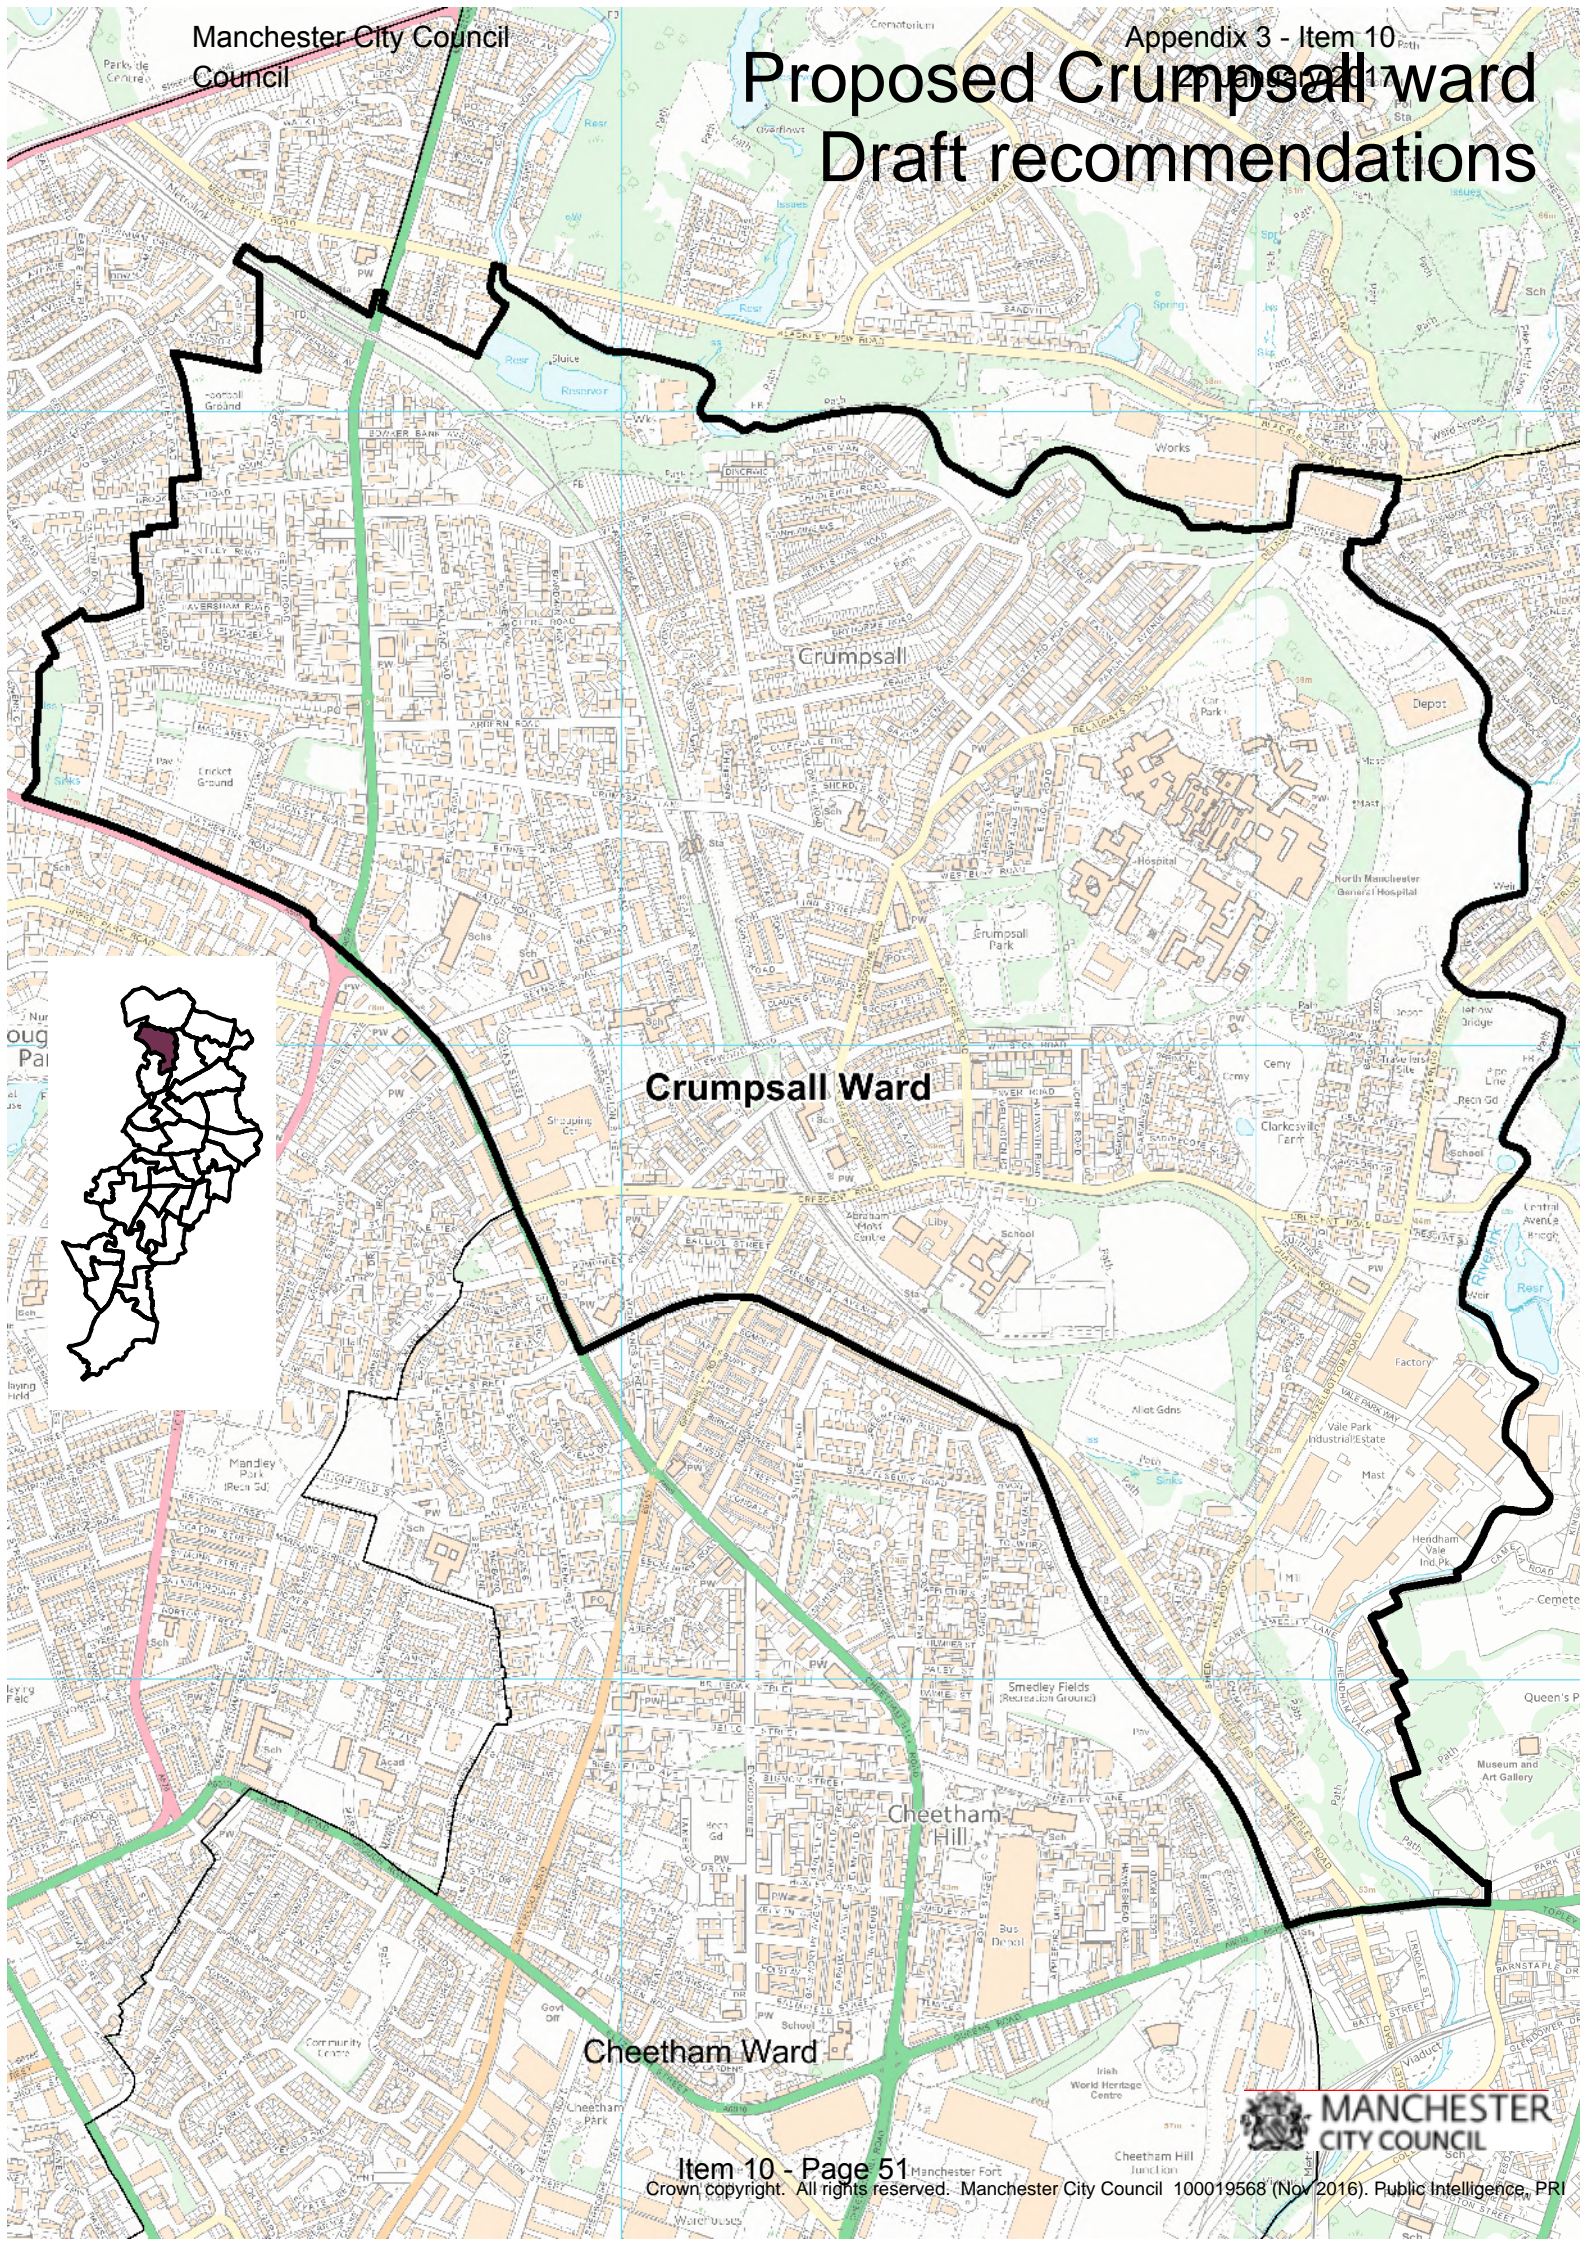

Sharston Ward

Woodhouse Park Ward

Baguley

Newall Green

Roundthorn

Proposed Brooklands ward Draft recommendations

Brooklands

Northenden Ward

Appendix 3 - Item 10
25 January 2017

Proposed Clayton and Openshaw ward Draft recommendations

Manchester City Council
Miles Platting & Newton Heath Ward

Clayton & Openshaw

Proposed Crumpsall ward Draft recommendations

Proposed Didsbury East ward Draft recommendations

Proposed Didsbury West ward

Draft recommendations

Old Moat Ward

Chorlton Park Ward

West Didsbury

Withington

Didsbury West