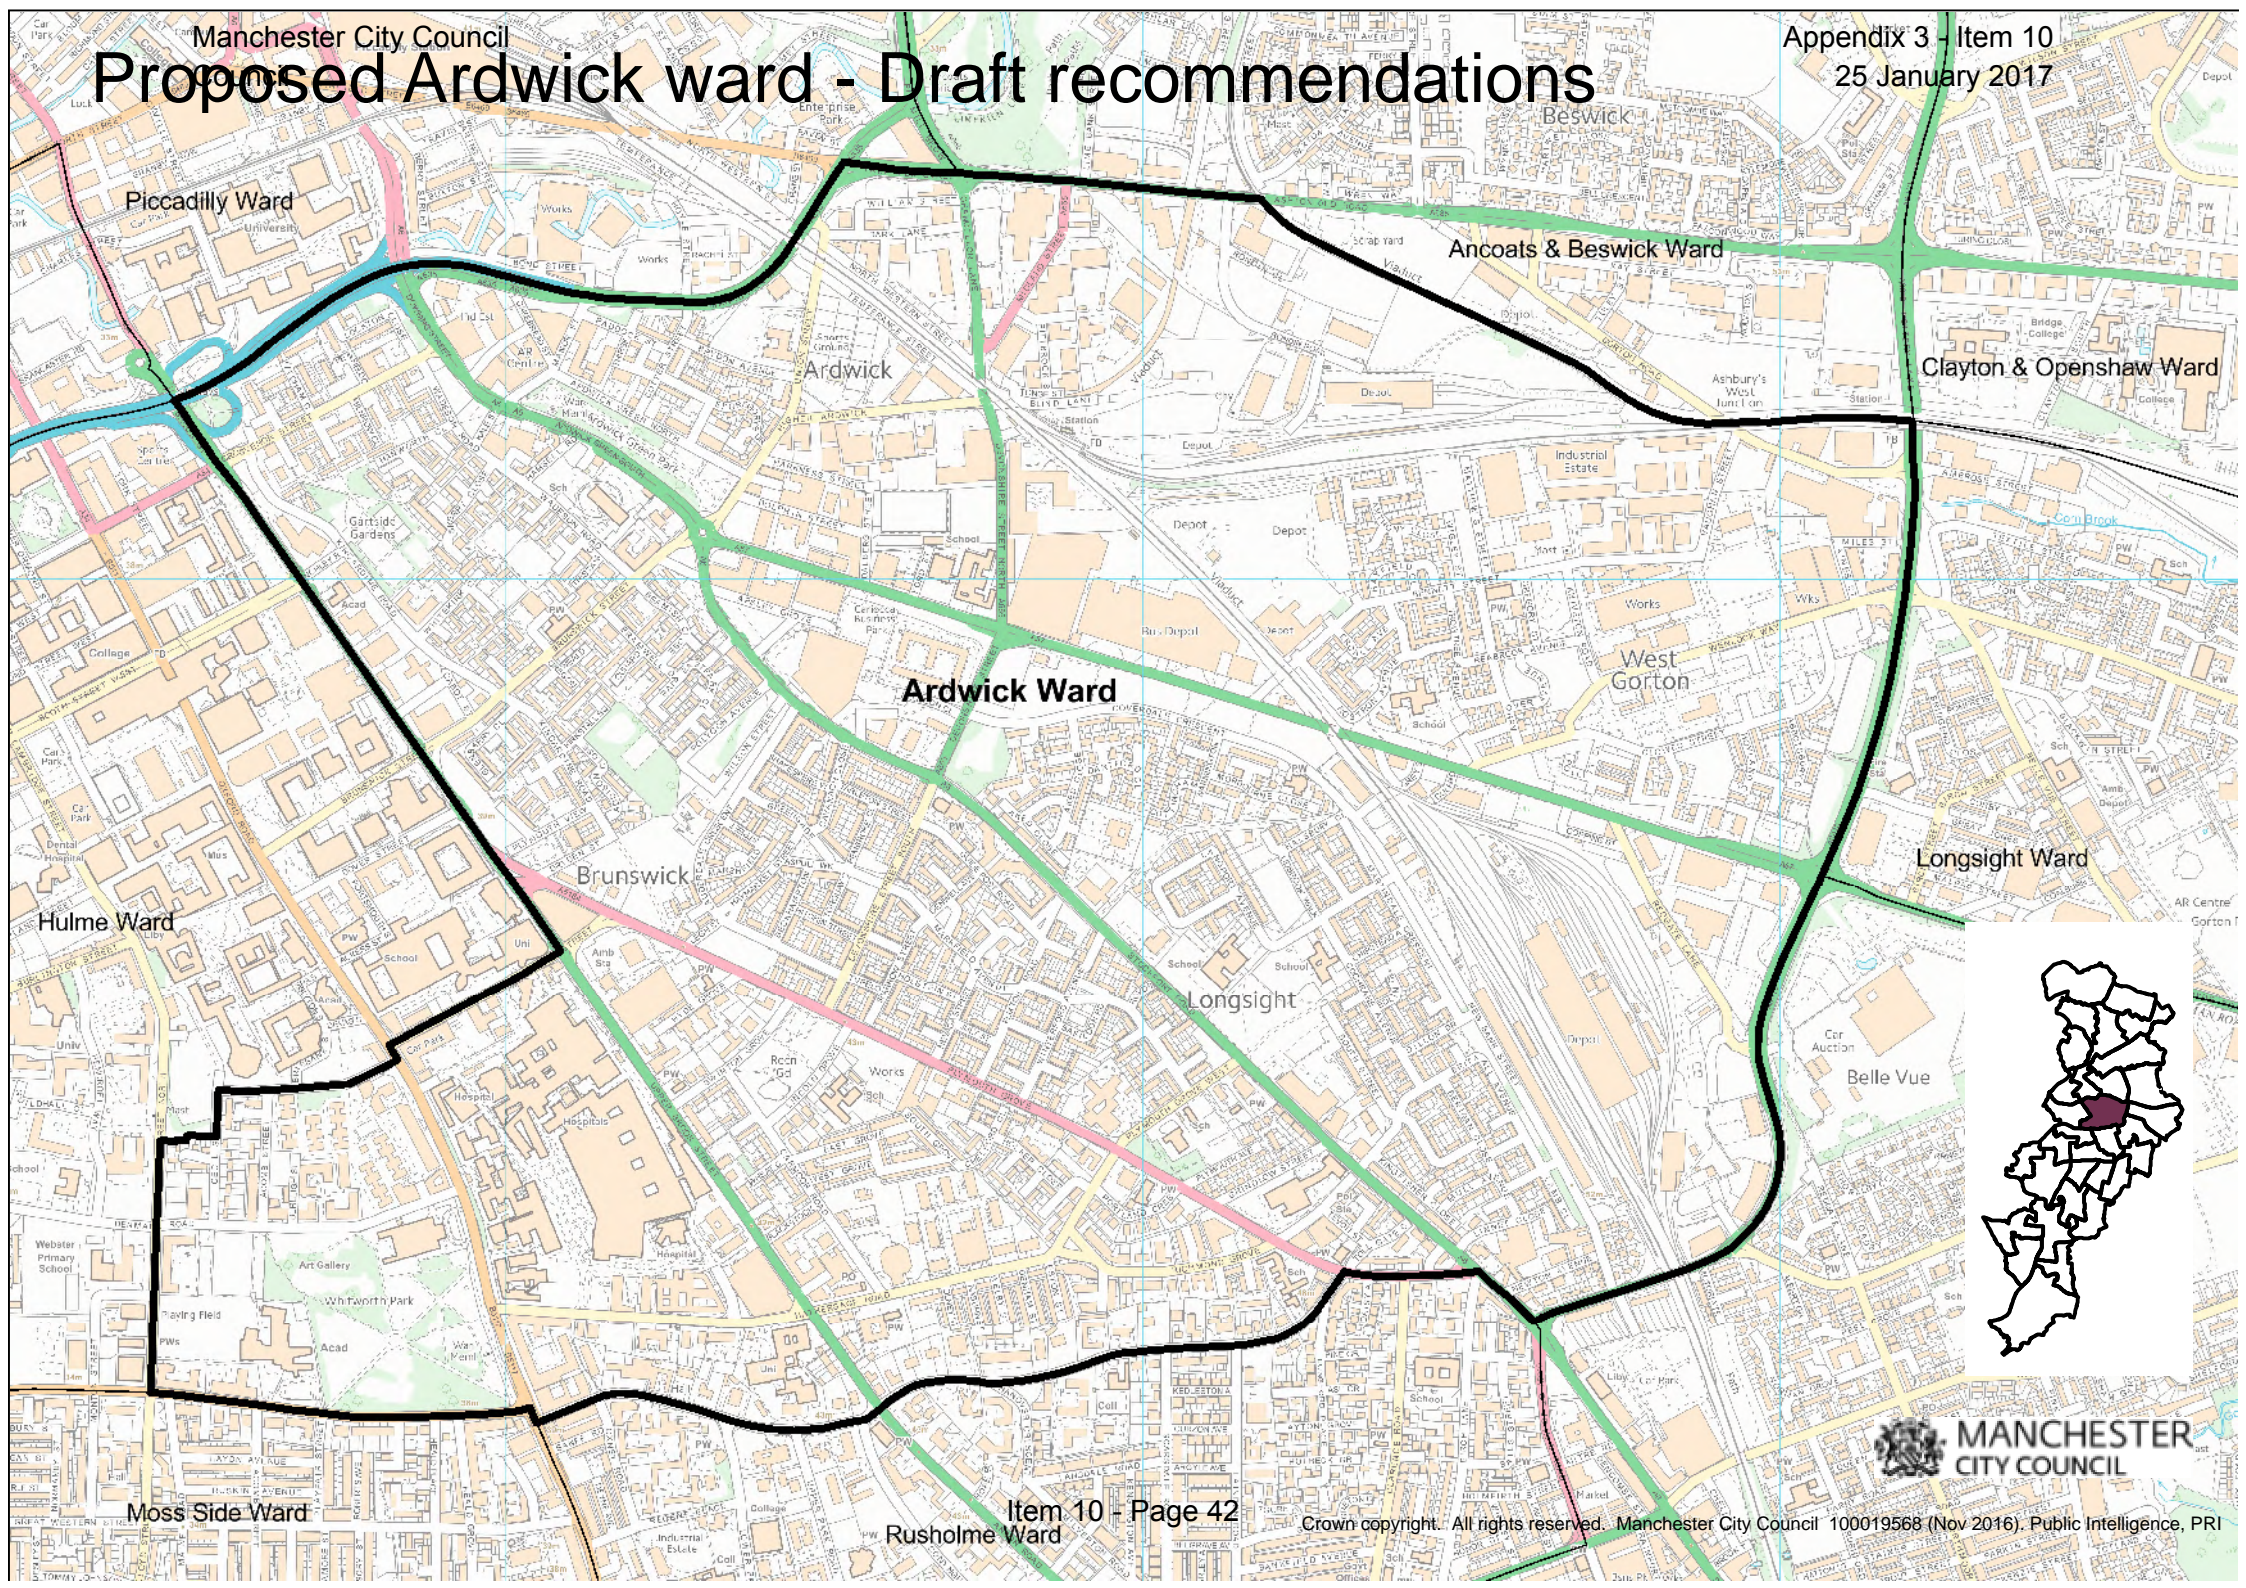

Manchester City Council Proposed Ardwick ward - Draft recommendations

Appendix 3 - Item 10
25 January 2017