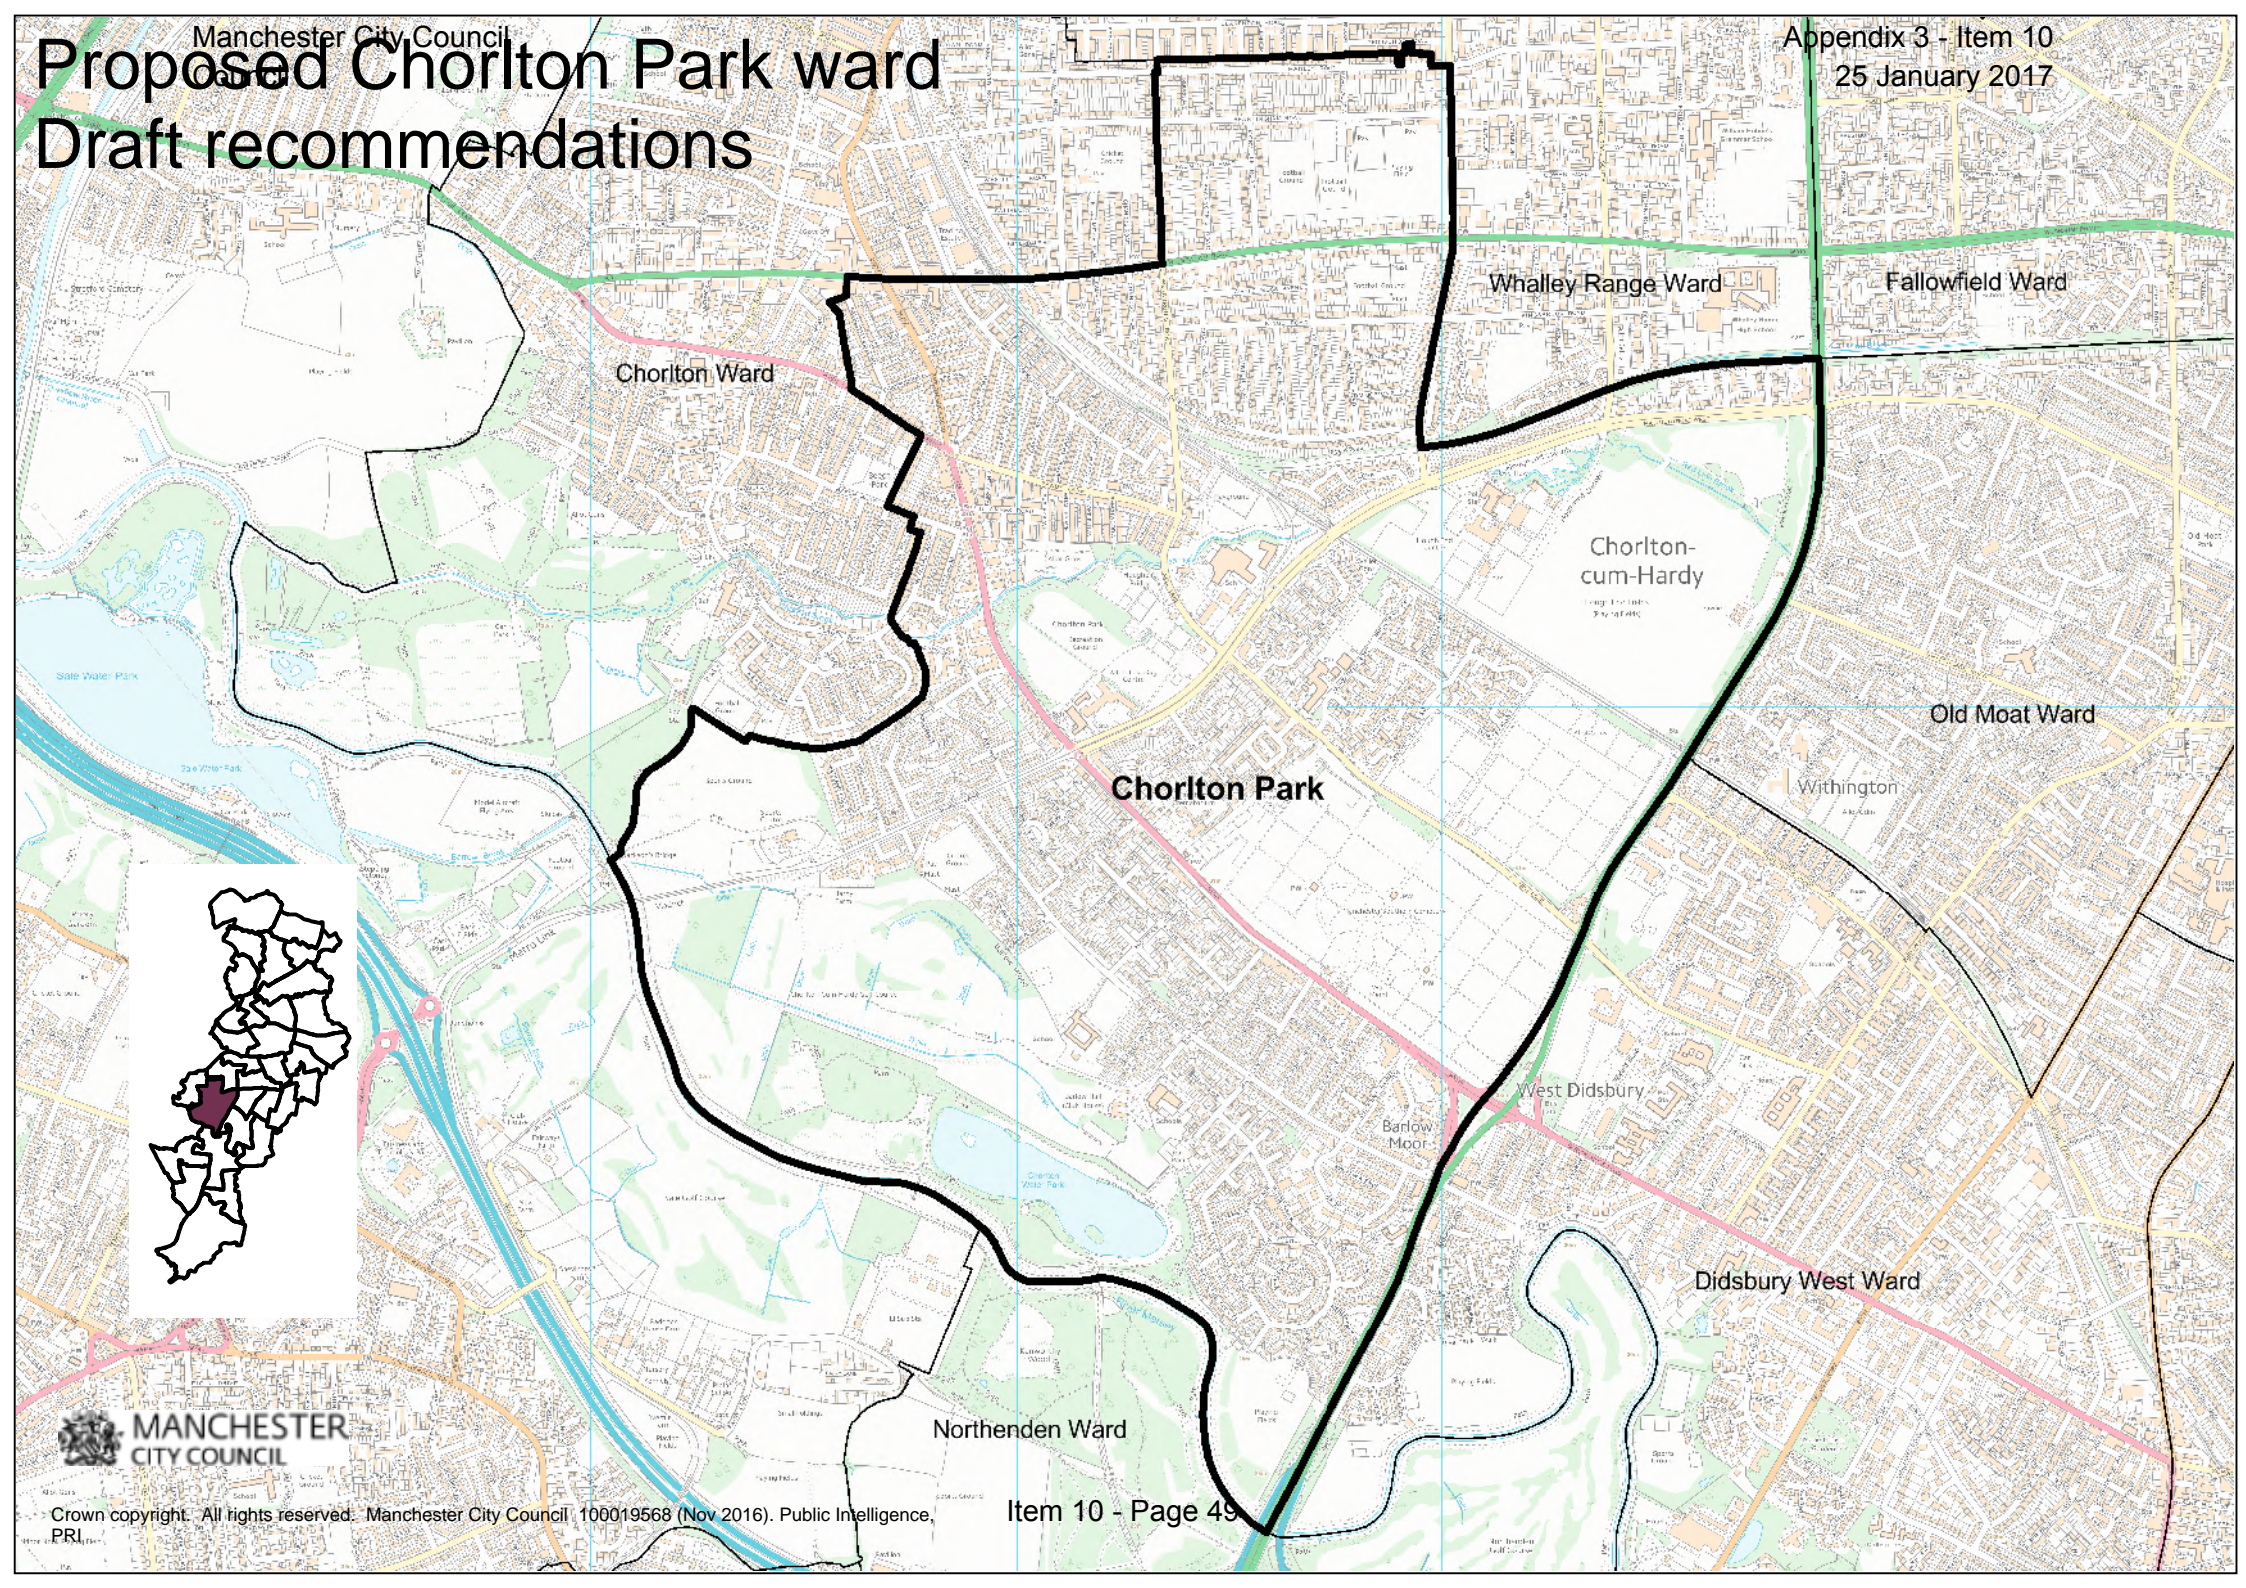

Appendix 3 - Item 10
25 January 2017

Proposed Clayton and Openshaw ward Draft recommendations

Manchester City Council
Miles Platting & Newton Heath Ward

Clayton & Openshaw

Proposed Crumpsall ward Draft recommendations