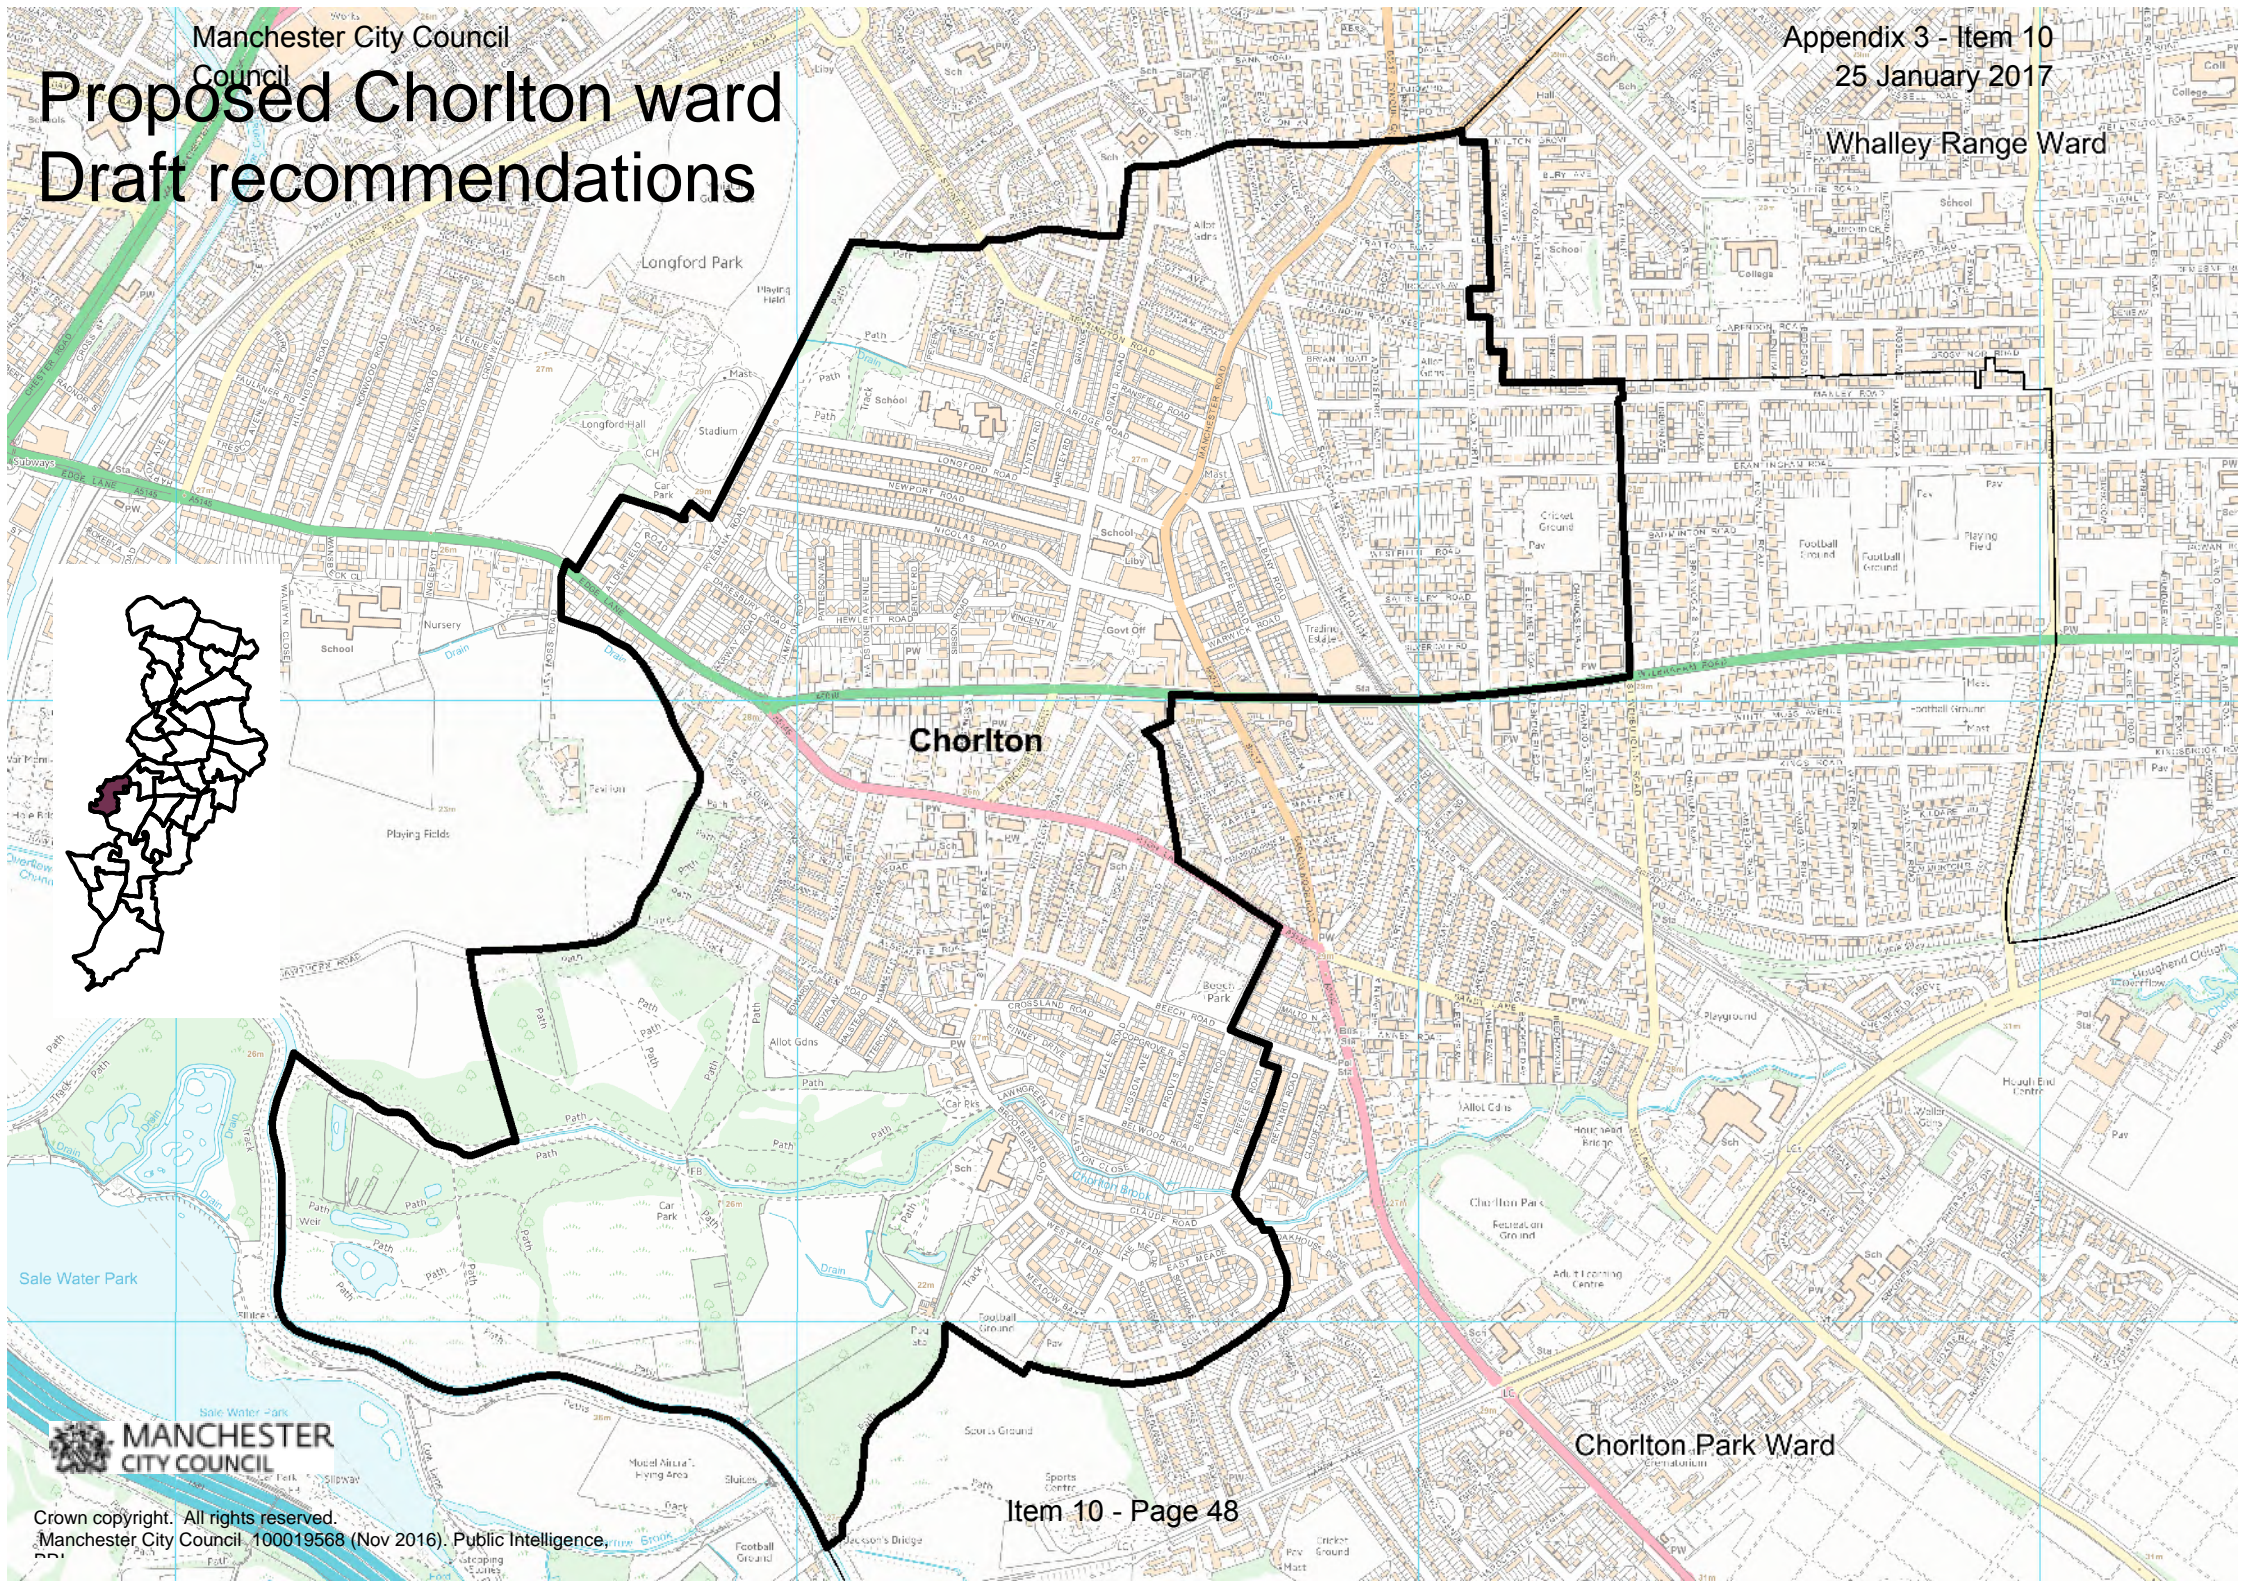

Proposed Chorlton ward Draft recommendations

Whalley Range Ward

Chorlton

Chorlton Park Ward